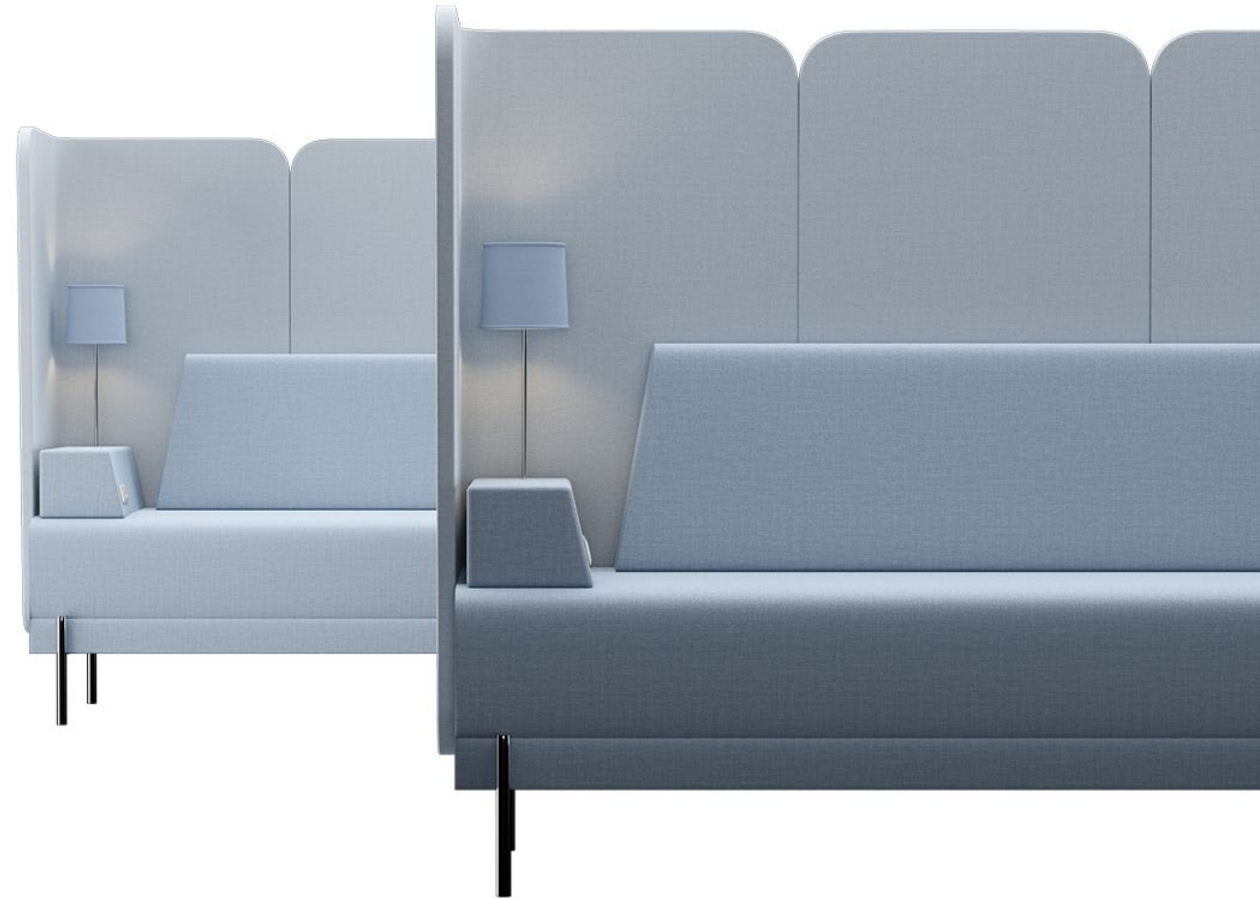

MyFlow®

Open Office Meeting

SOFA | SPACE WITHIN THE SPACE

Design Vertti Kivi

The high back and sides of the MyFlow Open Office Meeting sofas provide protection and privacy in working environments, schools, public lobbies and waiting areas. The sofas can be combined to a space within the space spot by connecting two sofas with designed –for-purpose– connecting screen,

MyFlow Open Office Meeting sofas are available in three different widths with selected accessories.

Materials and finishing

Legs	Powder coated steel (black, white, grey, silver) or chrome, with black felt pads.
Upholstery	Fabric as specified on the datasheet.
Accessories	Sockets, armrests, a table, screen mountings, a whiteboard and a clothes hook.

Dimensions

	1-seater	2-seater	3-seater
Width	1230 mm	1900 mm	2430 mm
Depth	900 mm	900 mm	900 mm
Height	1500 mm	1500 mm	1500 mm
Seating height	450 mm	450 mm	450 mm
Seating depth	500 mm	500 mm	500 mm

Video