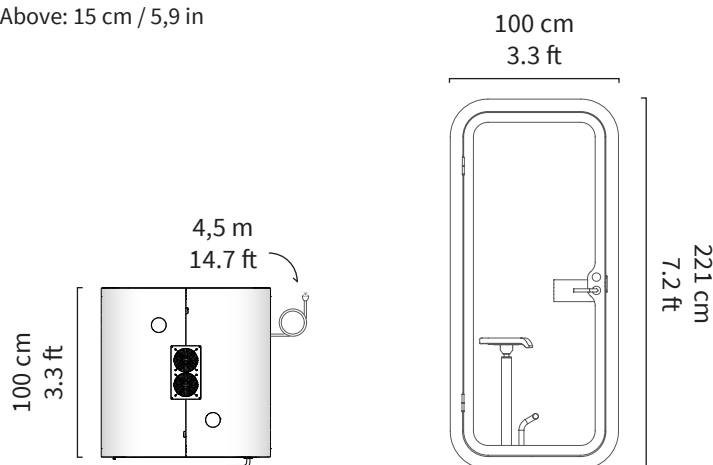

MEASUREMENTS

Exterior

221 cm × 100 cm × 100 cm (height, width, depth)
7.2 ft × 3.3 ft × 3.3 ft (height, width, depth)

Interior

200 cm × 80 cm × 95 cm (height, width, depth)
6.5 ft × 2.6 ft × 3.1 ft (height, width, depth)

Doorway

84 cm wide / 2.75 ft wide

Regular table

13 cm × 70 cm × 28,5 cm (height, width, depth)
5,1 in × 27,5 in × 11,2 in (height, width, depth)
Table height from floor: 102,5 cm / 3.3 ft

Wide table

12 cm × 75 cm × 30 cm (height, width, depth)
4,7 in × 29,5 in × 11,8 in (height, width, depth)
Table height from floor: 102,5 cm / 3.3 ft

Power cord can be led out of the bottom corner of the pod.
The cord length outside the pods is 4,5 m / 14.7 ft

Weight

320 kg / 705 lb

Ventilation space

(Minimum recommended space for air to circulate)

Sides: 5 cm / 1,9 in

Above: 15 cm / 5,9 in

POWER FRAMERY O

Power consumption

13 W while in use (Standard configuration)
- LED light: 10 W
- Fans in total: 3,1 W
0,8 W in standby mode
Input: 100–240 VAC, 8.0 A, 50–60 Hz

Regular table outlets