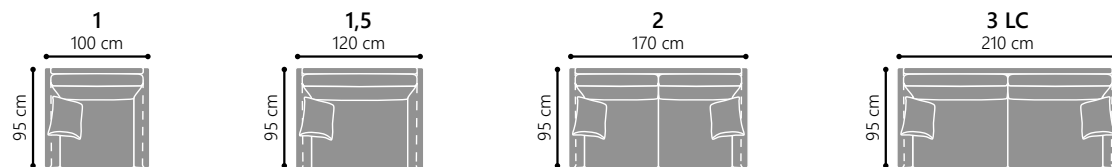

Optional: Leg 14, wooden (h: 16 cm)

DECO PILLOWS

Decos are filled with siliconized polyester fibre

1 deco pillow per armrest size 40×40 cm

1 deco pillow per corner size 40×40 cm

Nube is available in a choice of fabrics

All measurements are approximate +/- 3 cm

Nube leg

Leg 14

Wooden colors

Metal colors