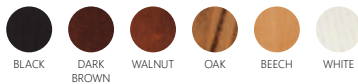

All measurements are approximate +/- 3 cm

Nube leg

Leg 14

Wooden colors

Metal colors