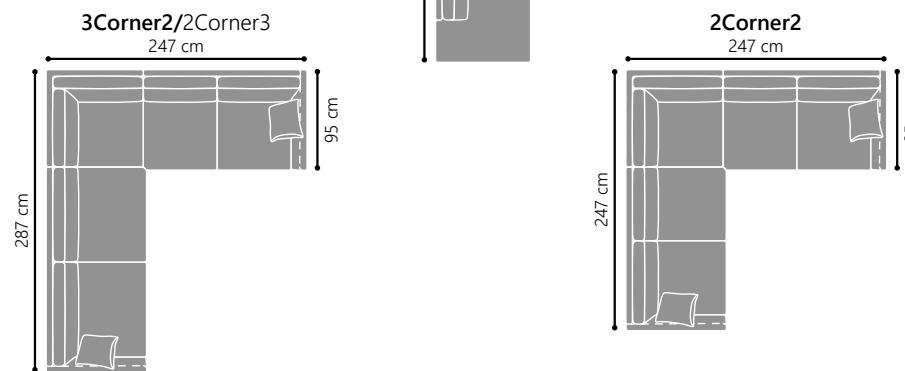

Optional: Leg 14, wooden (h: 16 cm)

DECO PILLOWS

Decos are filled with siliconized polyester fibre

1 deco pillow per armrest size 40×40 cm

1 deco pillow per corner size 40×40 cm

Nube is available in a choice of fabrics

All measurements are approximate +/- 3 cm

Nube leg

Leg 14

Wooden colors

Metal colors