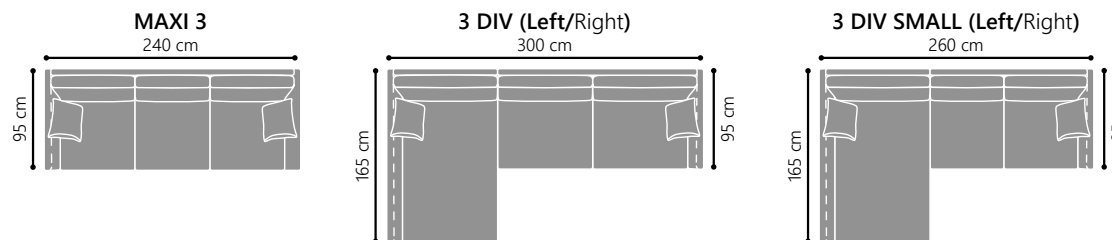

Optional: Leg 14, wooden (h: 16 cm)

DECO PILLOWS

Decos are filled with siliconized polyester fibre

1 deco pillow per armrest size 40×40 cm

1 deco pillow per corner size 40×40 cm

Nube is available in a choice of fabrics

All measurements are approximate +/- 3 cm

Nube leg

Leg 14

Wooden colors

Metal colors