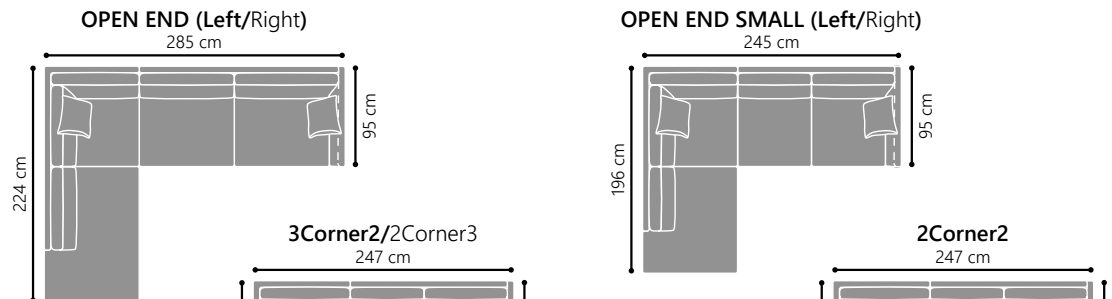

Optional: Leg 14, wooden (h: 16 cm)

DECO PILLOWS

Decos are filled with siliconized polyester fibre

1 deco pillow per armrest size 40×40 cm

1 deco pillow per corner size 40×40 cm

Nube is available in a choice of fabrics

All measurements are approximate +/- 3 cm

Nube leg

Leg 14

Wooden colors

Metal colors