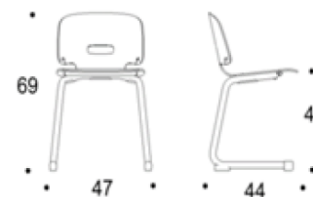

Tk/Pcs

Virmastatav, vabalt / Stackability, free standing	
Virmastatav, rivistusdetailiga / Stackability, linked	
Virmastatav, toolikarus / Stackability in chair trolley	
Virmastamisel edasimineku, mm/tool / Advance when stacked, mm/chair	

Jalatallad / Pad	Standard Standard	Vilt Felt	Libisev Slide
Kood / Art.no.	•	•