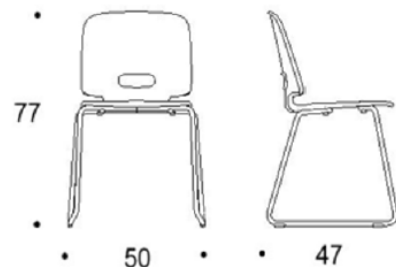

Tk/Pcs

Virmastatav, vabalt / Stackability, free standing	10
Virmastatav, rivistusdetailiga / Stackability, linked	10
Virmastatav, toolikarus / Stackability in chair trolley	20
Virmastamisel edasimineku, mm/tool / Advance when stacked, mm/chair	35

Jalatallad / Pad	Standard Standard	Vilt Felt	Libisev Slide
Kood / Art.no.	•	•