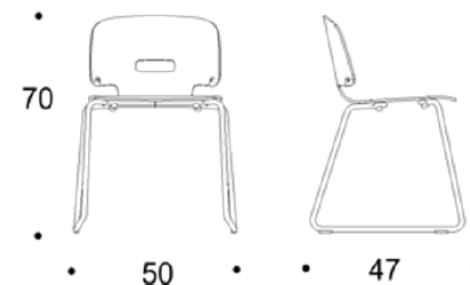

Tk/Pcs

Vinnastatav, vabalt / Stackability, free standing	10
Vinnastatav, rivistusdetailiga / Stackability, linked	10
Vinnastatav, toolikarus / Stackability in chair trolley	20
Vinnastamisel edasimineki, mm/tool / Advance when stacked, mm/chair	35

Jalatallad / Pad	Standard Standard	Vilt Felt	Libisev Slide
Kood / Art.no.	•	•