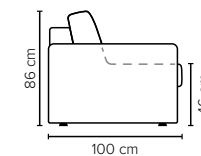

# COMBINATIONS

Choose from available sofa models

bellus®

**SEAT:** HR Foam 35 kg covered with 200 g fiber  
**BACK:** Foam 25 kg covered with 200-500 g fiber  
Loose seat cushions, fixed with Velcro to allow mechanism movement  
**ARMREST:** Foam 25-30 kg  
**DECO PILLOWS:** Not included in this sofa model  
Additional pillows can be ordered separately