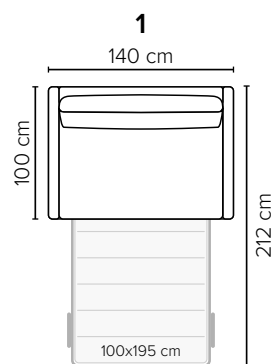

# COMBINATIONS

Choose from available sofa models

bellus®

**SEAT:** HR Foam 35 kg covered with 200 g fiber  
**BACK:** Foam 25 kg covered with 200-500 g fiber  
Loose seat cushions, fixed with Velcro to allow mechanism movement  
**ARMREST:** Foam 25-30 kg  
**DECO PILLOWS:** Not included in this sofa model  
Additional pillows can be ordered separately