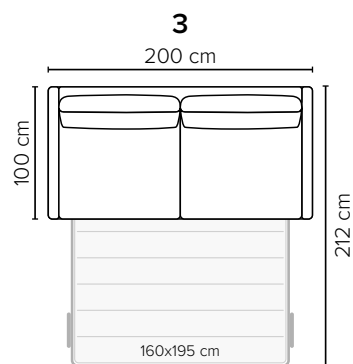

# COMBINATIONS

Choose from available sofa models

bellus®

**SEAT:** HR Foam 35 kg covered with 200 g fiber  
**BACK:** Foam 25 kg covered with 200-500 g fiber  
Loose seat cushions, fixed with Velcro to allow mechanism movement  
**ARMREST:** Foam 25-30 kg  
**DECO PILLOWS:** Not included in this sofa model  
Additional pillows can be ordered separately