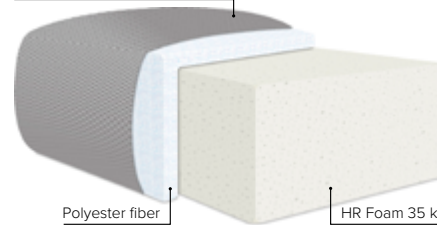

GOOD SLEEP SOFA

Furniture fabric or quality leather

Polyester fiber

HR Foam 35 kg

SEVERAL SLEEP COMFORT OPTIONS

# COMBINATIONS

Choose from available sofa models

bellus®

**SEAT:** HR Foam 35 kg covered with 200 g fiber  
**BACK:** Foam 25 kg covered with 200-500 g fiber  
Loose seat cushions, fixed with Velcro to allow mechanism movement  
**ARMREST:** Foam 25-30 kg  
**DECO PILLOWS:** Not included in this sofa model  
Additional pillows can be ordered separately

**FRAME:** Plywood + wood  
**MATTRESS:** **Standard:** Bonnell  
**Optional:** Pocket or Memory  
**LEG OPTIONS:** No leg choices available for this sofa