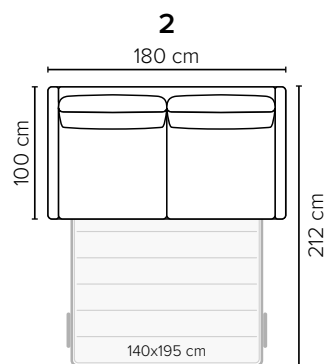

# COMBINATIONS

Choose from available sofa models

bellus®

**SEAT:** HR Foam 35 kg covered with 200 g fiber  
**BACK:** Foam 25 kg covered with 200-500 g fiber  
Loose seat cushions, fixed with Velcro to allow mechanism movement  
**ARMREST:** Foam 25-30 kg  
**DECO PILLOWS:** Not included in this sofa model  
Additional pillows can be ordered separately