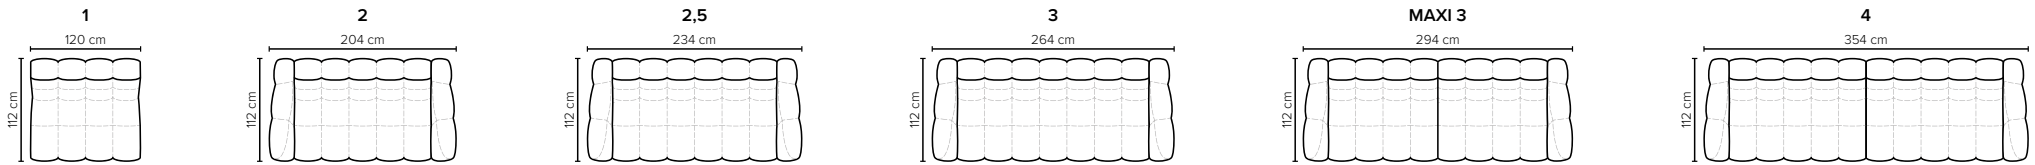

# COMBINATIONS

Choose from available sofa models

bellus®

**ARIEL  
FOOTSTOOL**  
Height: 43 cm

**SEAT:** HR Foam 35 kg + ERX foam 40 kg covered with 1500 g fiber  
**BACK:** Foam 35 kg covered with 1500 g fiber  
 Fixed seat cushions and fixed back cushions  
**ARMREST:** Foam 25-30 kg + 900 g fiber

**DECO PILLOWS:** Not included in this sofa model  
 Additional pillows can be ordered separately  
**FRAME:** Plywood + wood + 1500 g fiber  
**LEG OPTIONS:** Standard: Leg 50 (wooden, h: 12 cm)

Wooden colors