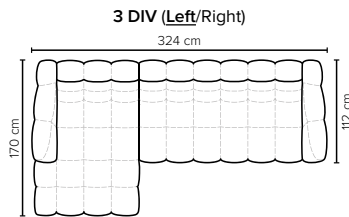

# COMBINATIONS

Choose from available sofa models

bellus®

**ARIEL  
FOOTSTOOL**  
Height: 43 cm

**SEAT:** HR Foam 35 kg + ERX foam 40 kg covered with 1500 g fiber  
**BACK:** Foam 35 kg covered with 1500 g fiber  
 Fixed seat cushions and fixed back cushions  
**ARMREST:** Foam 25-30 kg + 900 g fiber

**DECO PILLOWS:** Not included in this sofa model  
 Additional pillows can be ordered separately  
**FRAME:** Plywood + wood + 1500 g fiber  
**LEG OPTIONS:** Standard: Leg 50 (wooden, h: 12 cm)

Wooden colors