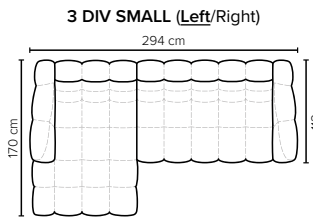

# COMBINATIONS

Choose from available sofa models

bellus®

**ARIEL  
FOOTSTOOL**  
Height: 43 cm

**SEAT:** HR Foam 35 kg + ERX foam 40 kg covered with 1500 g fiber  
**BACK:** Foam 35 kg covered with 1500 g fiber  
 Fixed seat cushions and fixed back cushions  
**ARMREST:** Foam 25-30 kg + 900 g fiber