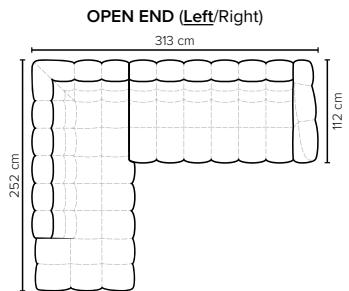

# COMBINATIONS

Choose from available sofa models

bellus®

**ARIEL  
FOOTSTOOL**  
Height: 43 cm

**SEAT:** HR Foam 35 kg + ERX foam 40 kg covered with 1500 g fiber  
**BACK:** Foam 35 kg covered with 1500 g fiber  
 Fixed seat cushions and fixed back cushions  
**ARMREST:** Foam 25-30 kg + 900 g fiber