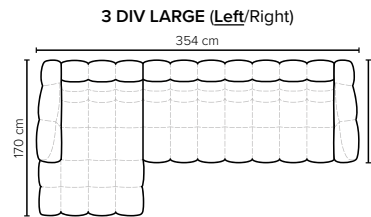

# COMBINATIONS

Choose from available sofa models

bellus®

**ARIEL  
FOOTSTOOL**  
Height: 43 cm

**SEAT:** HR Foam 35 kg + ERX foam 40 kg covered with 1500 g fiber  
**BACK:** Foam 35 kg covered with 1500 g fiber  
 Fixed seat cushions and fixed back cushions  
**ARMREST:** Foam 25-30 kg + 900 g fiber

**DECO PILLOWS:** Not included in this sofa model  
 Additional pillows can be ordered separately  
**FRAME:** Plywood + wood + 1500 g fiber  
**LEG OPTIONS:** Standard: Leg 50 (wooden, h: 12 cm)

Wooden colors