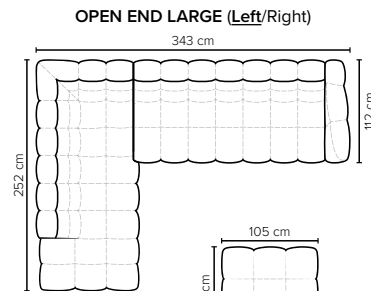

# COMBINATIONS

Choose from available sofa models

bellus®

**ARIEL  
FOOTSTOOL**  
Height: 43 cm

**SEAT:** HR Foam 35 kg + ERX foam 40 kg covered with 1500 g fiber  
**BACK:** Foam 35 kg covered with 1500 g fiber  
 Fixed seat cushions and fixed back cushions  
**ARMREST:** Foam 25-30 kg + 900 g fiber