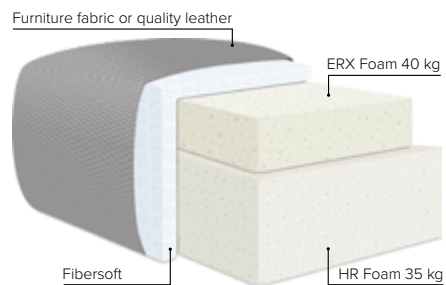

ARIEL FOOTSTOOL DESIGN