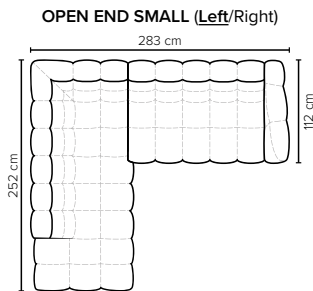

# COMBINATIONS

Choose from available sofa models

bellus®

**ARIEL  
FOOTSTOOL**  
Height: 43 cm

**SEAT:** HR Foam 35 kg + ERX foam 40 kg covered with 1500 g fiber  
**BACK:** Foam 35 kg covered with 1500 g fiber  
 Fixed seat cushions and fixed back cushions  
**ARMREST:** Foam 25-30 kg + 900 g fiber