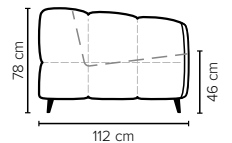

# COMBINATIONS

Choose from available sofa models

bellus®

**ARIEL  
FOOTSTOOL**  
Height: 43 cm

**SEAT:** HR Foam 35 kg + ERX foam 40 kg covered with 1500 g fiber  
**BACK:** Foam 35 kg covered with 1500 g fiber  
 Fixed seat cushions and fixed back cushions  
**ARMREST:** Foam 25-30 kg + 900 g fiber