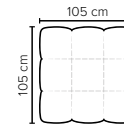

# COMBINATIONS

Choose from available sofa models

bellus®

**ARIEL  
FOOTSTOOL**  
Height: 43 cm

**SEAT:** HR Foam 35 kg + ERX foam 40 kg covered with 1500 g fiber  
**BACK:** Foam 35 kg covered with 1500 g fiber  
 Fixed seat cushions and fixed back cushions  
**ARMREST:** Foam 25-30 kg + 900 g fiber

**DECO PILLOWS:** Not included in this sofa model  
 Additional pillows can be ordered separately  
**FRAME:** Plywood + wood + 1500 g fiber  
**LEG OPTIONS:** Standard: Leg 50 (wooden, h: 12 cm)

Wooden colors