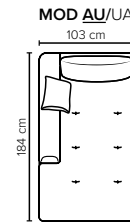

COMBINATIONS

Choose from available sofa models

MODULES

Design your own sofa

bellus®