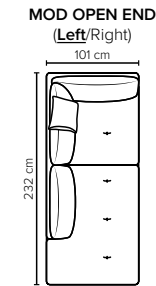

COMBINATIONS

Choose from available sofa models

MODULES

Design your own sofa

bellus®