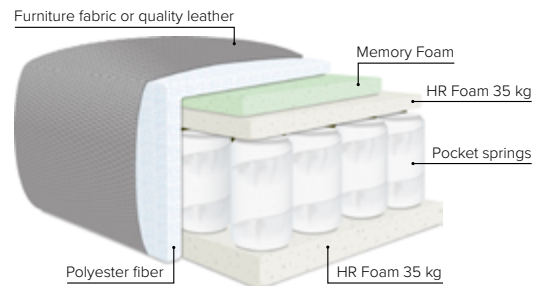

AUSTIN

Give your living room a fresh new look with a stylish sofa

bellus®

DESIGN YOUR OWN SOFA