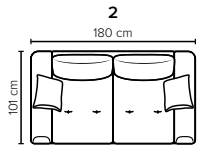

COMBINATIONS

Choose from available sofa models

MODULES

Design your own sofa

bellus®