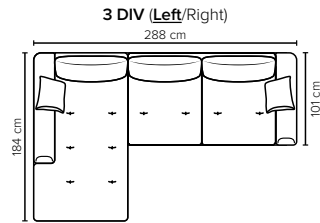

COMBINATIONS

Choose from available sofa models

MODULES

Design your own sofa

bellus®