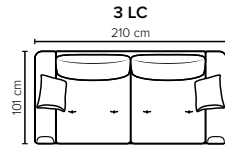

COMBINATIONS

Choose from available sofa models

MODULES

Design your own sofa

bellus®