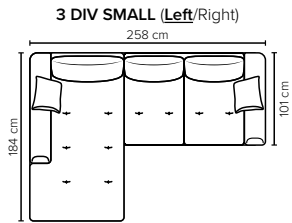

COMBINATIONS

Choose from available sofa models

MODULES

Design your own sofa

bellus®