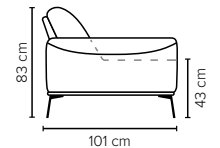

COMBINATIONS

Choose from available sofa models

MODULES

Design your own sofa

bellus®