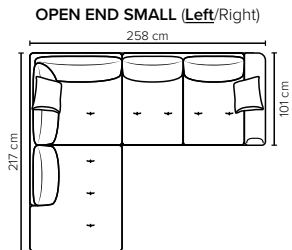

COMBINATIONS

Choose from available sofa models

MODULES

Design your own sofa

bellus®