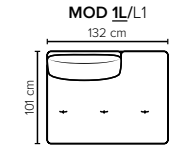

COMBINATIONS

Choose from available sofa models

MODULES

Design your own sofa

bellus®