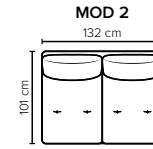

COMBINATIONS

Choose from available sofa models

MODULES

Design your own sofa

bellus®