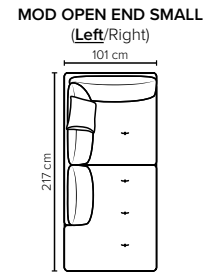

COMBINATIONS

Choose from available sofa models

MODULES

Design your own sofa

bellus®