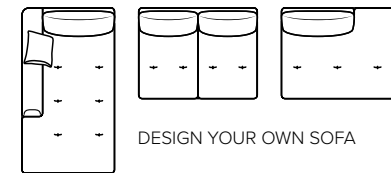

AUSTIN

Give your living room a fresh new look with a stylish sofa

bellus®

DESIGN YOUR OWN SOFA