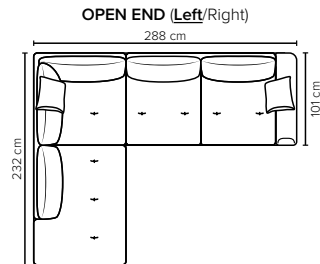

COMBINATIONS

Choose from available sofa models

MODULES

Design your own sofa

bellus®

- **SEAT:** Cloud System: Pocket springs + HR Foam 35 kg covered with memory foam and 200 g fiber
- **BACK:** Siliconized polyester fiber
  Fixed seat cushions and fixed back cushions
- **ARMREST:** Foam 25-30 kg

- **DECO PILLOWS:** 1 deco pillow per armrest size 40x40 cm
  1 deco pillow per corner size 40x40 cm
- **FRAME:** Plywood + wood
  No-Sag springs
- **LEG OPTIONS:** Standard: Leg 89 (metal, h: 21 cm)
  Optional: Leg 85 (wooden, h: 17 cm)