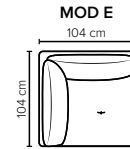

COMBINATIONS

Choose from available sofa models

MODULES

Design your own sofa

bellus®