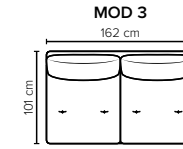

COMBINATIONS

Choose from available sofa models

MODULES

Design your own sofa

bellus®