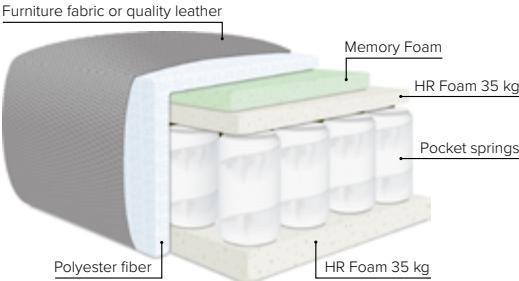

BOOM

An explosion of elegance right in your living room

bellus®