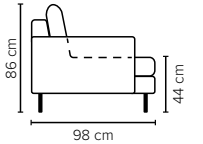

COMBINATIONS

Choose from available sofa models

MODULES

Design your own sofa

bellus®