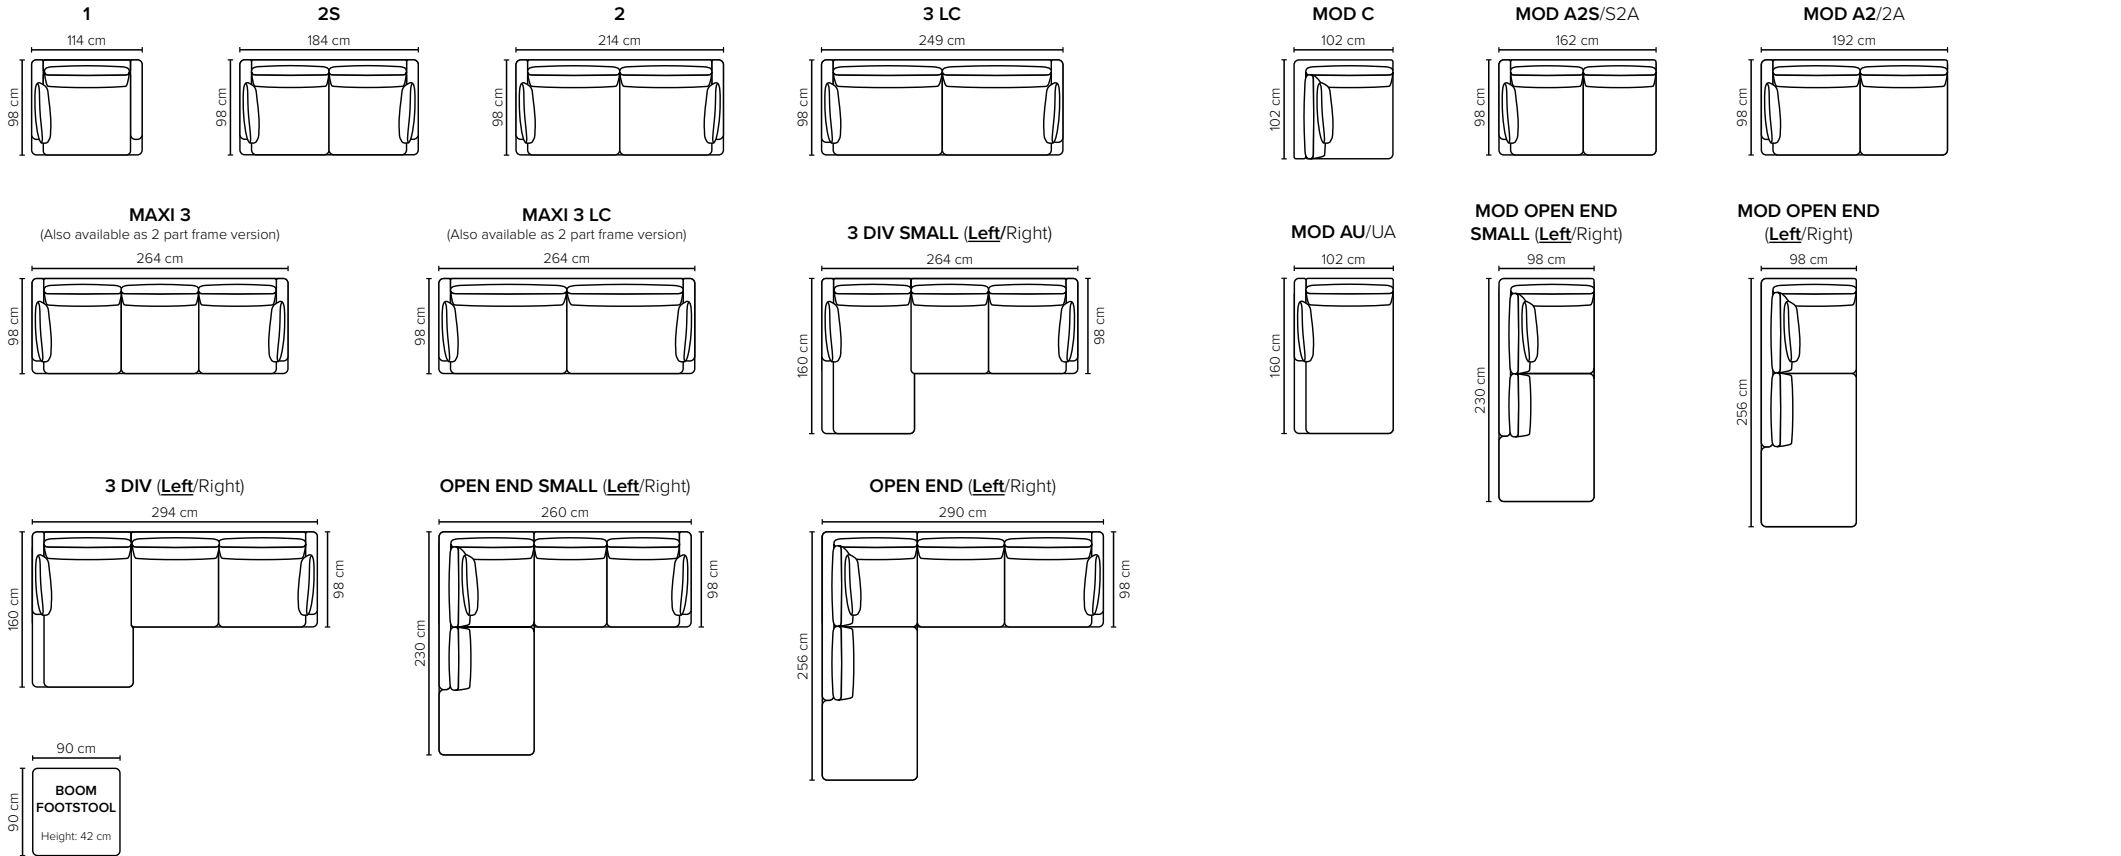

COMBINATIONS

Choose from available sofa models

MODULES

Design your own sofa

bellus®

- **SEAT:** Cloud System: Pocket springs + HR Foam 35 kg covered with memory foam and 200 g fiber
- **BACK:** Siliconized polyester fiber
  Loose seat cushions and loose back cushions
- **ARMREST:** Foam 25 kg

- **DECO PILLOWS:** 1 deco pillow per armrest size 63x57 cm
  1 deco pillow per corner size 63x57 cm
  Note: Boom 1 has 1 deco pillow
- **FRAME:** Plywood + wood
  No-Sag springs
- **LEG OPTIONS:** Standard: Leg 127 (metal, height 15 cm)
  Optional: Leg 131 (metal, height 15 cm)
  Optional: Leg 98 (wooden, height 15 cm)