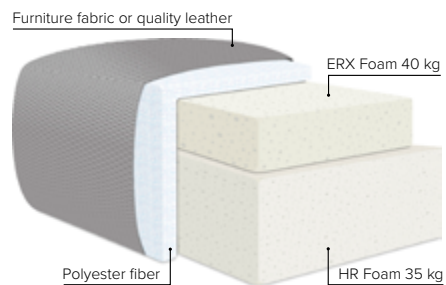

DUETTO

A sofa with options

bellus[®]

GOOD SLEEP SOFA

STORAGE POSSIBILITIES INSIDE

COMBINATIONS

Choose from available sofa models

bellus®

- SEAT/BED:** HR Foam 35 kg + ERX Foam 40 kg covered with 200 g fiber
- BACK:** Siliconized polyester fiber
Fixed seat cushions and loose back cushions
- ARMREST:** Foam 25-30 kg

- DECO PILLOWS:** Not included in this sofa model
Additional pillows can be ordered separately
- FRAME:** Plywood + wood
Slats
- LEG OPTIONS:** No leg choices available for this sofa