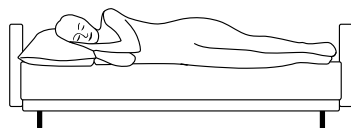

DUETTO

A sofa with options

bellus[®]

GOOD SLEEP SOFA

STORAGE POSSIBILITIES INSIDE

COMBINATIONS

Choose from available sofa models

bellus®

- SEAT/BED:** HR Foam 35 kg + ERX Foam 40 kg covered with 200 g fiber
- BACK:** Siliconized polyester fiber
Fixed seat cushions and loose back cushions
- ARMREST:** Foam 25-30 kg

- DECO PILLOWS:** Not included in this sofa model
Additional pillows can be ordered separately
- FRAME:** Plywood + wood
Slats
- LEG OPTIONS:** No leg choices available for this sofa