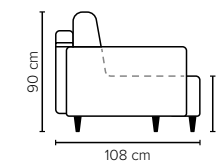

- SEAT/BED:** HR Foam 35 kg + ERX Foam 40 kg covered with 200 g fiber
- BACK:** Siliconized polyester fiber
Fixed seat cushions and loose back cushions
- ARMREST:** Foam 25-30 kg

- DECO PILLOWS:** Not included in this sofa model
Additional pillows can be ordered separately
- FRAME:** Plywood + wood
Slats
- LEG OPTIONS:** No leg choices available for this sofa