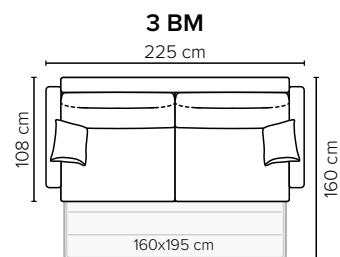

- SEAT/BED:** HR Foam 35 kg + ERX Foam 40 kg covered with 200 g fiber
- BACK:** Siliconized polyester fiber
Fixed seat cushions and loose back cushions
- ARMREST:** Foam 25-30 kg

- DECO PILLOWS:** Not included in this sofa model
Additional pillows can be ordered separately
- FRAME:** Plywood + wood
Slats
- LEG OPTIONS:** No leg choices available for this sofa