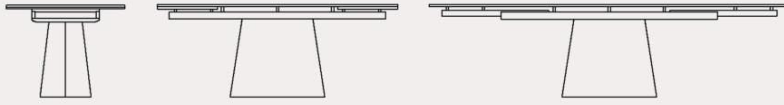

Ellisse Oval Table By Connubia

VOYAGER

“Monolithic and essential design”

Monolithic and essential design is elegant in any environment and perfect for any type of furniture. Ellisse is a fixed table with a ceramic top and a monolithic base in curved painted sheet metal

Finishes: Available in a few different base colours & various Ceramic top versions. Enquire now for details.

Lead time: 1-2 weeks if in stock. New orders approximately 16-20 weeks from Italy.

Prices, availability, lead times, dimensions and product information listed are subject to change without notice. This document was created on 20/Jan/2025 at 02:43 PM.

Ellisse

CB4858-FE 200
200x100 cm

CB4858-R 160
160(200)(240)x90 cm

CB4858-R 200
200(250)(300)x100 cm

basamento | base

metallo | metal

piano | top

ceramica | ceramic