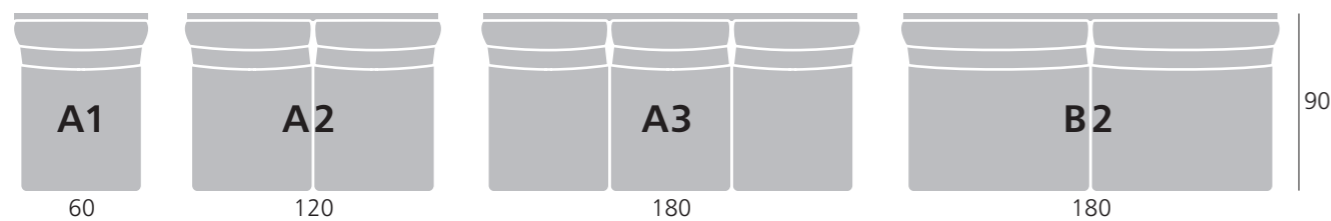

Venice *modulsystem*

OÜ Ermatiko
Tööstuse 13, Laabi küla
Harku vald
76922 Harju mk.
Estonia
Phone + 372 605 5262
mail@ermatiko.ee
www.ermatiko.ee

*More comfortable life
since the year 1993*

Venice

Dimensions		Width	Depth	Height
	Chair	92 cm	90 cm	103 cm
	2-seat sofa	152 cm	90 cm	103 cm
	2,5-seat sofa	212 cm	90 cm	103 cm
	3-seat sofa	212 cm	90 cm	103 cm
	Pouf	51 cm	51 cm	45 cm

Modulsystem:

All given measurements are approximate

Construction:

Frame – birch plywood and pine solid wood

Seat cushion – not loose, pocket springs

Back – not loose, 100% silicon fiber

Upholstery:

Fabric – large range in different price groups

Leather/PVC

Products in leather might have different sewing than fabric
Possible with deco sewing

No1  Wood

No2  Wood

Legs – height 15 cm
Only oiled oak

 Oiled oak

Color

For additional cost