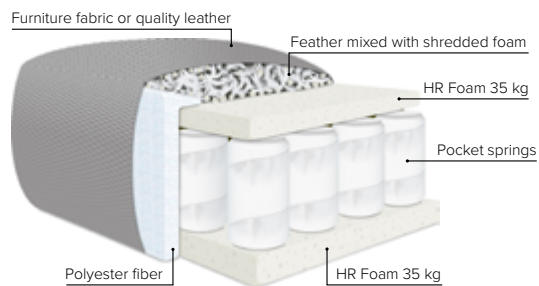

CLOUD+ SYSTEM®