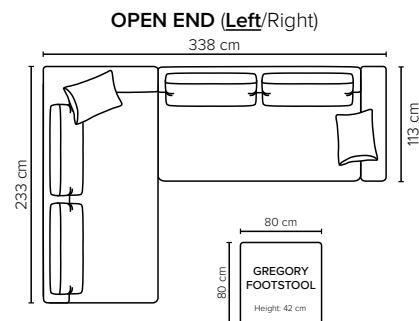

- **SEAT:** Cloud^{plus} System: Pocket springs + HR Foam 35 kg + on top feather mixed with shredded foam
- **BACK:** Feather mixed with shredded foam
  Fixed seat cushions and loose back cushions
- **ARMREST:** Foam 25-30 kg

- **DECO PILLOWS:** Filling: feather mixed with shredded foam
  1 deco pillow per armrest size 40×55 cm
  1 deco pillow per corner size 40×55 cm
  Note: 1 seater has no decos
- **FRAME:** Plywood + wood + foam 25 kg
- **LEG OPTIONS:** No leg choices available for this sofa