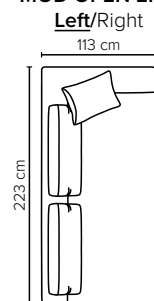

MOD OPEN END

- **SEAT:** Cloud^{plus} System: Pocket springs + HR Foam 35 kg + on top feather mixed with shredded foam
- **BACK:** Feather mixed with shredded foam
  Fixed seat cushions and loose back cushions
- **ARMREST:** Foam 25-30 kg

- **DECO PILLOWS:** Filling: feather mixed with shredded foam
  1 deco pillow per armrest size 40×55 cm
  1 deco pillow per corner size 40×55 cm
  Note: 1 seater has no decos
- **FRAME:** Plywood + wood + foam 25 kg
- **LEG OPTIONS:** No leg choices available for this sofa