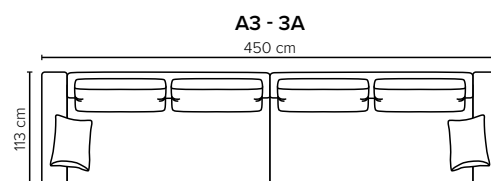

MOD OPEN END

- **SEAT:** Cloud^{plus} System: Pocket springs + HR Foam 35 kg + on top feather mixed with shredded foam
- **BACK:** Feather mixed with shredded foam
  Fixed seat cushions and loose back cushions
- **ARMREST:** Foam 25-30 kg

- **DECO PILLOWS:** Filling: feather mixed with shredded foam
  1 deco pillow per armrest size 40×55 cm
  1 deco pillow per corner size 40×55 cm
  Note: 1 seater has no decos
- **FRAME:** Plywood + wood + foam 25 kg
- **LEG OPTIONS:** No leg choices available for this sofa