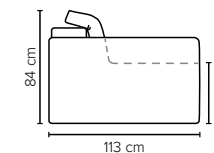

MOD OPEN END

- **SEAT:** Cloud^{plus} System: Pocket springs + HR Foam 35 kg + on top feather mixed with shredded foam
- **BACK:** Feather mixed with shredded foam
  Fixed seat cushions and loose back cushions
- **ARMREST:** Foam 25-30 kg

- **DECO PILLOWS:** Filling: feather mixed with shredded foam
  1 deco pillow per armrest size 40×55 cm
  1 deco pillow per corner size 40×55 cm
  Note: 1 seater has no decos
- **FRAME:** Plywood + wood + foam 25 kg
- **LEG OPTIONS:** No leg choices available for this sofa