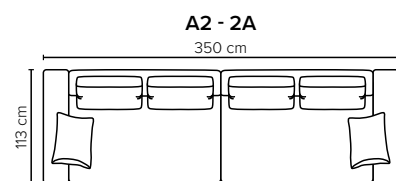

MOD OPEN END

- **SEAT:** Cloud^{plus} System: Pocket springs + HR Foam 35 kg + on top feather mixed with shredded foam
- **BACK:** Feather mixed with shredded foam
  Fixed seat cushions and loose back cushions
- **ARMREST:** Foam 25-30 kg

- **DECO PILLOWS:** Filling: feather mixed with shredded foam
  1 deco pillow per armrest size 40×55 cm
  1 deco pillow per corner size 40×55 cm
  Note: 1 seater has no decos
- **FRAME:** Plywood + wood + foam 25 kg
- **LEG OPTIONS:** No leg choices available for this sofa