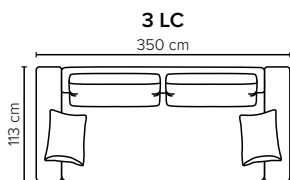

COMBINATIONS

Choose from available sofa models

MODULES

Design your own sofa

bellus®