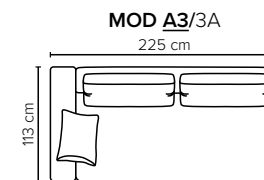

MOD OPEN END

- **SEAT:** Cloud^{plus} System: Pocket springs + HR Foam 35 kg + on top feather mixed with shredded foam
- **BACK:** Feather mixed with shredded foam
  Fixed seat cushions and loose back cushions
- **ARMREST:** Foam 25-30 kg

- **DECO PILLOWS:** Filling: feather mixed with shredded foam
  1 deco pillow per armrest size 40×55 cm
  1 deco pillow per corner size 40×55 cm
  Note: 1 seater has no decos
- **FRAME:** Plywood + wood + foam 25 kg
- **LEG OPTIONS:** No leg choices available for this sofa