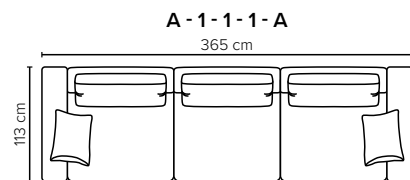

COMBINATIONS

Choose from available sofa models

MODULES

Design your own sofa

bellus®