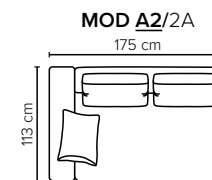

MOD OPEN END

- **SEAT:** Cloud^{plus} System: Pocket springs + HR Foam 35 kg + on top feather mixed with shredded foam
- **BACK:** Feather mixed with shredded foam
  Fixed seat cushions and loose back cushions
- **ARMREST:** Foam 25-30 kg

- **DECO PILLOWS:** Filling: feather mixed with shredded foam
  1 deco pillow per armrest size 40×55 cm
  1 deco pillow per corner size 40×55 cm
  Note: 1 seater has no decos
- **FRAME:** Plywood + wood + foam 25 kg
- **LEG OPTIONS:** No leg choices available for this sofa