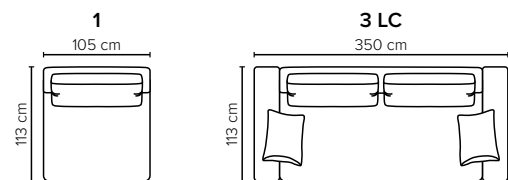

COMBINATIONS

Choose from available sofa models

MODULES

Design your own sofa

bellus®