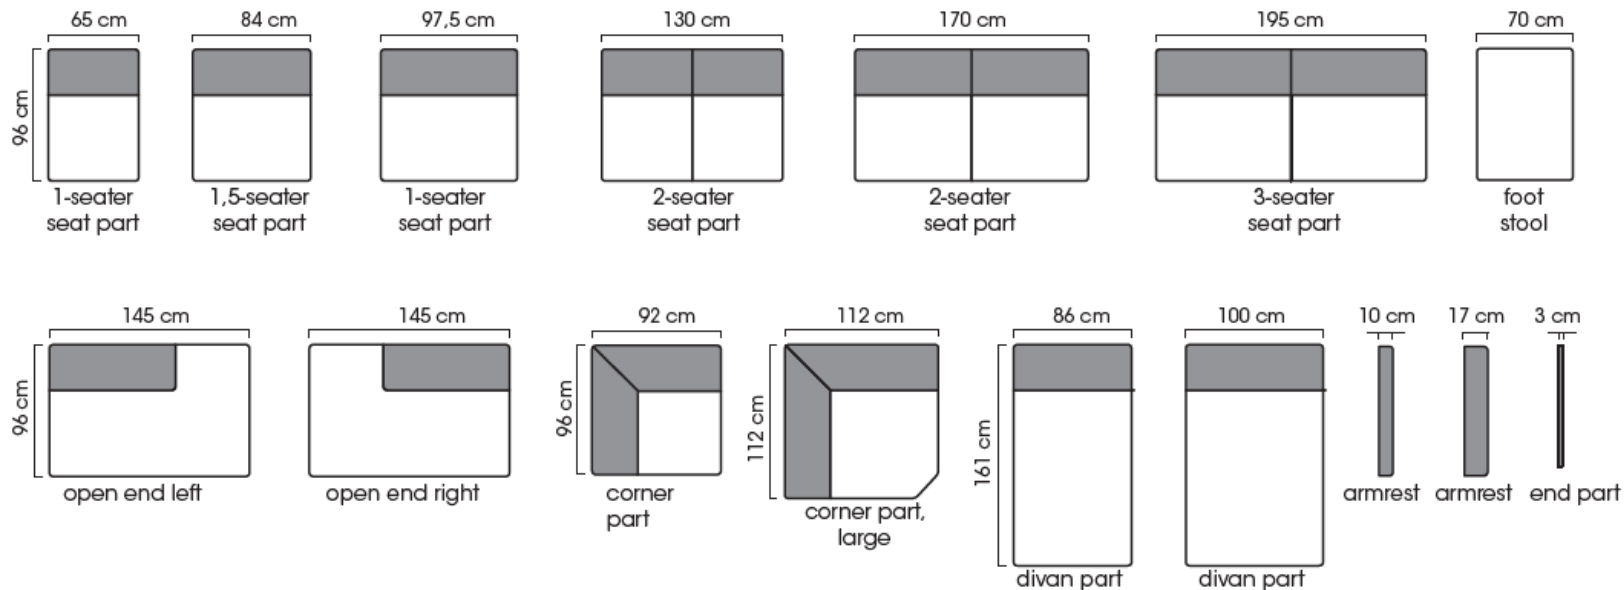

Time

MODULAR SOFA SYSTEM

Datasheet