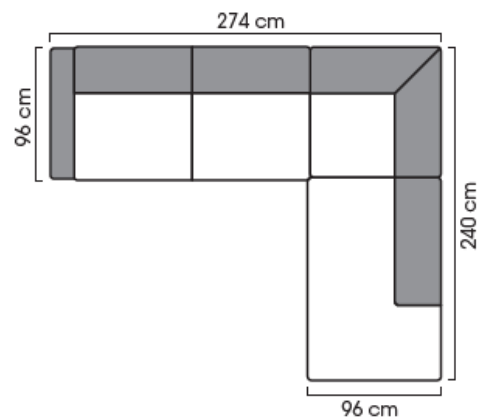

Combination examples: