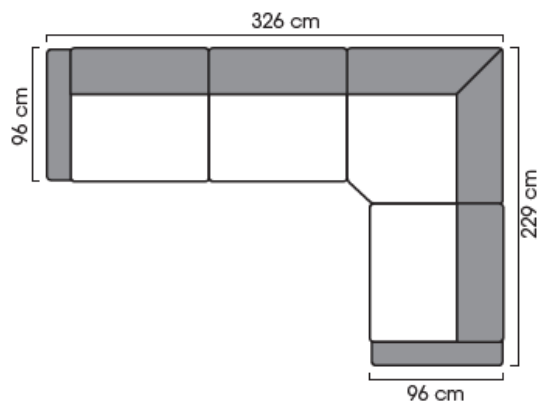

Combination examples: