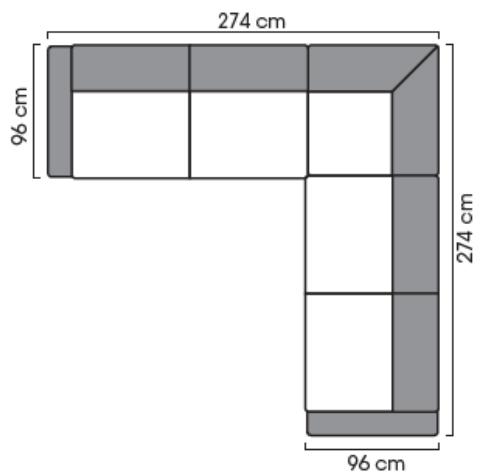

Combination examples: