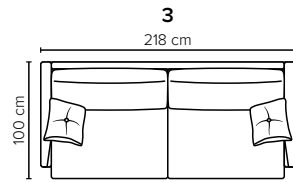

COMBINATIONS

Choose from available sofa models

bellus®