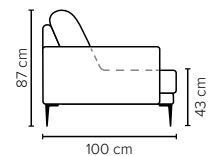

COMBINATIONS

Choose from available sofa models

bellus®