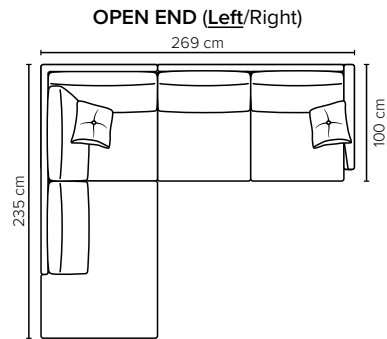

COMBINATIONS

Choose from available sofa models

bellus®

1. **SEAT:** Cloud System: Pocket springs + HR Foam 35 kg covered with memory foam and 200 g fiber
2. **BACK:** Siliconized polyester fiber
   Loose seat cushions and loose back cushions
3. **ARMREST:** Foam 25 kg

1. **DECO PILLOWS:** Not included in this sofa model
   Additional pillows can be ordered separately
2. **FRAME:** Plywood + wood
   No-Sag springs
3. **LEG OPTIONS:** Standard: Leg 15 (metal, h: 17 cm)
   Optional: Leg 14 (wooden, h: 16 cm)

1. **AVAILABLE EXTRAS:** Detachable neckrest
   Magazine/accessories pouch