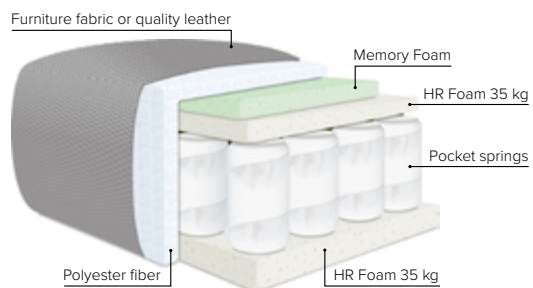

INDIGO

A true eye pleaser, works best lined in soft velvets

bellus[®]

COMBINATIONS

Choose from available sofa models

bellus®

- SEAT:** Cloud System: Pocket springs + HR Foam 35 kg covered with memory foam and 200 g fiber
- BACK:** Siliconized polyester fiber
Loose seat cushions and loose back cushions
- ARMREST:** Foam 25 kg

- DECO PILLOWS:** Not included in this sofa model
Additional pillows can be ordered separately
- FRAME:** Plywood + wood
No-Sag springs
- LEG OPTIONS:** Standard: Leg 15 (metal, h: 17 cm)
Optional: Leg 14 (wooden, h: 16 cm)

- AVAILABLE EXTRAS:** Detachable neckrest
Magazine/accessories pouch