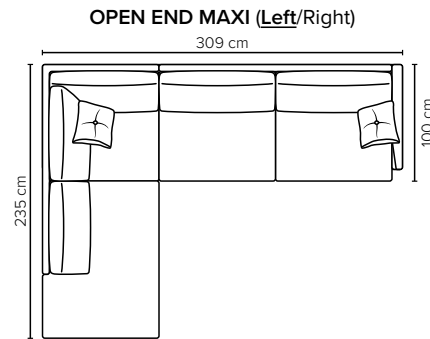

COMBINATIONS

Choose from available sofa models

bellus®

1. **SEAT:** Cloud System: Pocket springs + HR Foam 35 kg covered with memory foam and 200 g fiber
2. **BACK:** Siliconized polyester fiber
   Loose seat cushions and loose back cushions
3. **ARMREST:** Foam 25 kg

1. **DECO PILLOWS:** Not included in this sofa model
   Additional pillows can be ordered separately
2. **FRAME:** Plywood + wood
   No-Sag springs
3. **LEG OPTIONS:** Standard: Leg 15 (metal, h: 17 cm)
   Optional: Leg 14 (wooden, h: 16 cm)

1. **AVAILABLE EXTRAS:** Detachable neckrest
   Magazine/accessories pouch