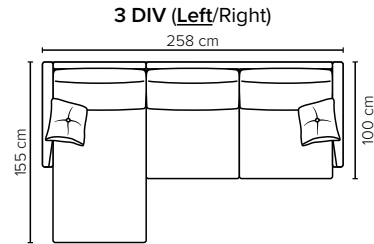

COMBINATIONS

Choose from available sofa models

bellus®