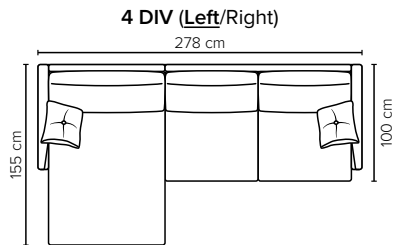

COMBINATIONS

Choose from available sofa models

bellus®