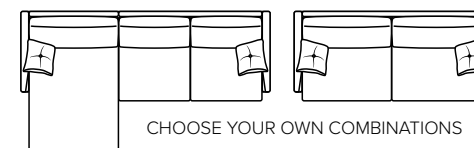

INDIGO

A true eye pleaser, works best lined in soft velvets

bellus[®]

COMBINATIONS

Choose from available sofa models

bellus®

- SEAT:** Cloud System: Pocket springs + HR Foam 35 kg covered with memory foam and 200 g fiber
- BACK:** Siliconized polyester fiber
Loose seat cushions and loose back cushions
- ARMREST:** Foam 25 kg

- DECO PILLOWS:** Not included in this sofa model
Additional pillows can be ordered separately
- FRAME:** Plywood + wood
No-Sag springs
- LEG OPTIONS:** Standard: Leg 15 (metal, h: 17 cm)
Optional: Leg 14 (wooden, h: 16 cm)

- AVAILABLE EXTRAS:** Detachable neckrest
Magazine/accessories pouch