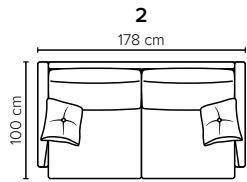

COMBINATIONS

Choose from available sofa models

bellus®