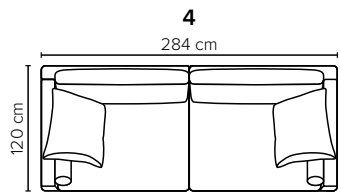

COMBINATIONS

Choose from available sofa models

MODULES

Design your own sofa

bellus®

1. **SEAT:** Cloud^{Plus} System: Pocket springs + HR Foam 35 kg + on top feather mixed with shredded foam
2. **BACK:** Siliconized polyester fiber
   Loose seat cushions and loose back cushions
3. **ARMREST:** Foam 25-30 kg

1. **DECO PILLOWS:** Filling: feather mixed with shredded foam
   1 deco pillow per armrest size 70x75 cm + 1 tube pillow
   2 deco pillows per corner size 70x75 cm
   Note: Loveseat has 1 deco pillow size 70x75 cm
2. **FRAME:** Plywood + wood + foam 25 kg
3. **LEG OPTIONS:** No leg choices available for this sofa