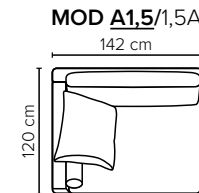

COMBINATIONS

Choose from available sofa models

MODULES

Design your own sofa

bellus®

1. **SEAT:** Cloud^{Plus} System: Pocket springs + HR Foam 35 kg + on top feather mixed with shredded foam
2. **BACK:** Siliconized polyester fiber
   Loose seat cushions and loose back cushions
3. **ARMREST:** Foam 25-30 kg

1. **DECO PILLOWS:** Filling: feather mixed with shredded foam
   1 deco pillow per armrest size 70x75 cm + 1 tube pillow
   2 deco pillows per corner size 70x75 cm
   Note: Loveseat has 1 deco pillow size 70x75 cm
2. **FRAME:** Plywood + wood + foam 25 kg
3. **LEG OPTIONS:** No leg choices available for this sofa