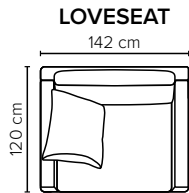

COMBINATIONS

Choose from available sofa models

MODULES

Design your own sofa

bellus®

1. **SEAT:** Cloud^{Plus} System: Pocket springs + HR Foam 35 kg + on top feather mixed with shredded foam
2. **BACK:** Siliconized polyester fiber
   Loose seat cushions and loose back cushions
3. **ARMREST:** Foam 25-30 kg

1. **DECO PILLOWS:** Filling: feather mixed with shredded foam
   1 deco pillow per armrest size 70x75 cm + 1 tube pillow
   2 deco pillows per corner size 70x75 cm
   Note: Loveseat has 1 deco pillow size 70x75 cm
2. **FRAME:** Plywood + wood + foam 25 kg
3. **LEG OPTIONS:** No leg choices available for this sofa