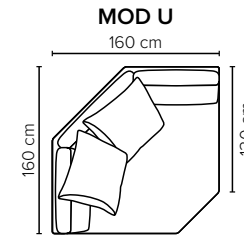

- SEAT:** Cloud^{Plus} System: Pocket springs + HR Foam 35 kg + on top feather mixed with shredded foam
- BACK:** Siliconized polyester fiber
Loose seat cushions and loose back cushions
- ARMREST:** Foam 25-30 kg

- DECO PILLOWS:** Filling: feather mixed with shredded foam
1 deco pillow per armrest size 70x75 cm + 1 tube pillow
2 deco pillows per corner size 70x75 cm
Note: Loveseat has 1 deco pillow size 70x75 cm
- FRAME:** Plywood + wood + foam 25 kg
- LEG OPTIONS:** No leg choices available for this sofa