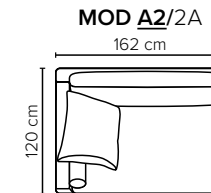

COMBINATIONS

Choose from available sofa models

MODULES

Design your own sofa

bellus®

1. **SEAT:** Cloud^{Plus} System: Pocket springs + HR Foam 35 kg + on top feather mixed with shredded foam
2. **BACK:** Siliconized polyester fiber
   Loose seat cushions and loose back cushions
3. **ARMREST:** Foam 25-30 kg

1. **DECO PILLOWS:** Filling: feather mixed with shredded foam
   1 deco pillow per armrest size 70x75 cm + 1 tube pillow
   2 deco pillows per corner size 70x75 cm
   Note: Loveseat has 1 deco pillow size 70x75 cm
2. **FRAME:** Plywood + wood + foam 25 kg
3. **LEG OPTIONS:** No leg choices available for this sofa