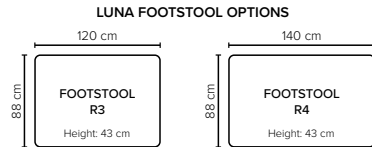

COMBINATIONS

Choose from available sofa models

MODULES

Design your own sofa

bellus®

1. **SEAT:** Cloud^{Plus} System: Pocket springs + HR Foam 35 kg + on top feather mixed with shredded foam
2. **BACK:** Siliconized polyester fiber
   Loose seat cushions and loose back cushions
3. **ARMREST:** Foam 25-30 kg

1. **DECO PILLOWS:** Filling: feather mixed with shredded foam
   1 deco pillow per armrest size 70x75 cm + 1 tube pillow
   2 deco pillows per corner size 70x75 cm
   Note: Loveseat has 1 deco pillow size 70x75 cm
2. **FRAME:** Plywood + wood + foam 25 kg
3. **LEG OPTIONS:** No leg choices available for this sofa