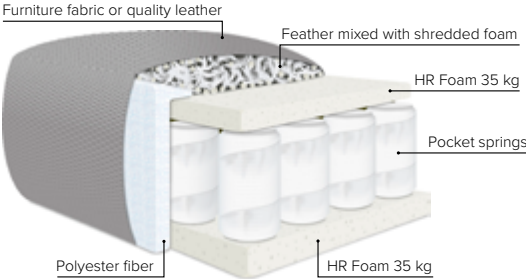

LUNA

A comfortable sofa that instantly makes any room warm and inviting

bellus®