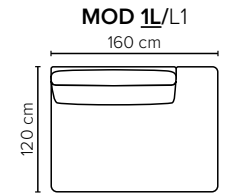

COMBINATIONS

Choose from available sofa models

MODULES

Design your own sofa

bellus®

1. **SEAT:** Cloud^{Plus} System: Pocket springs + HR Foam 35 kg + on top feather mixed with shredded foam
2. **BACK:** Siliconized polyester fiber
   Loose seat cushions and loose back cushions
3. **ARMREST:** Foam 25-30 kg

1. **DECO PILLOWS:** Filling: feather mixed with shredded foam
   1 deco pillow per armrest size 70x75 cm + 1 tube pillow
   2 deco pillows per corner size 70x75 cm
   Note: Loveseat has 1 deco pillow size 70x75 cm
2. **FRAME:** Plywood + wood + foam 25 kg
3. **LEG OPTIONS:** No leg choices available for this sofa