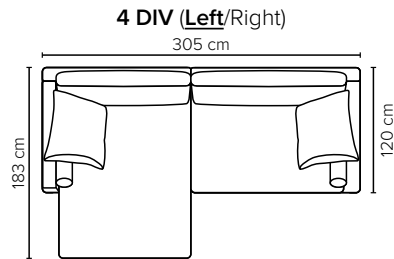

COMBINATIONS

Choose from available sofa models

MODULES

Design your own sofa

bellus®

1. **SEAT:** Cloud^{Plus} System: Pocket springs + HR Foam 35 kg + on top feather mixed with shredded foam
2. **BACK:** Siliconized polyester fiber
   Loose seat cushions and loose back cushions
3. **ARMREST:** Foam 25-30 kg

1. **DECO PILLOWS:** Filling: feather mixed with shredded foam
   1 deco pillow per armrest size 70x75 cm + 1 tube pillow
   2 deco pillows per corner size 70x75 cm
   Note: Loveseat has 1 deco pillow size 70x75 cm
2. **FRAME:** Plywood + wood + foam 25 kg
3. **LEG OPTIONS:** No leg choices available for this sofa