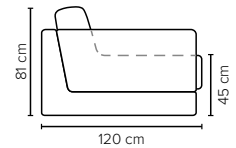

COMBINATIONS

Choose from available sofa models

MODULES

Design your own sofa

bellus®

1. **SEAT:** Cloud^{Plus} System: Pocket springs + HR Foam 35 kg + on top feather mixed with shredded foam
2. **BACK:** Siliconized polyester fiber
   Loose seat cushions and loose back cushions
3. **ARMREST:** Foam 25-30 kg

1. **DECO PILLOWS:** Filling: feather mixed with shredded foam
   1 deco pillow per armrest size 70x75 cm + 1 tube pillow
   2 deco pillows per corner size 70x75 cm
   Note: Loveseat has 1 deco pillow size 70x75 cm
2. **FRAME:** Plywood + wood + foam 25 kg
3. **LEG OPTIONS:** No leg choices available for this sofa