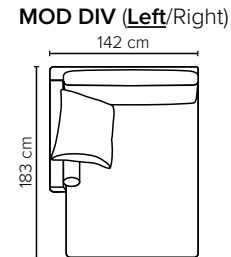

COMBINATIONS

Choose from available sofa models

MODULES

Design your own sofa

bellus®

1. **SEAT:** Cloud^{Plus} System: Pocket springs + HR Foam 35 kg + on top feather mixed with shredded foam
2. **BACK:** Siliconized polyester fiber
   Loose seat cushions and loose back cushions
3. **ARMREST:** Foam 25-30 kg

1. **DECO PILLOWS:** Filling: feather mixed with shredded foam
   1 deco pillow per armrest size 70x75 cm + 1 tube pillow
   2 deco pillows per corner size 70x75 cm
   Note: Loveseat has 1 deco pillow size 70x75 cm
2. **FRAME:** Plywood + wood + foam 25 kg
3. **LEG OPTIONS:** No leg choices available for this sofa