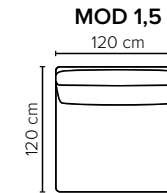

COMBINATIONS

Choose from available sofa models

MODULES

Design your own sofa

bellus®

1. **SEAT:** Cloud^{Plus} System: Pocket springs + HR Foam 35 kg + on top feather mixed with shredded foam
2. **BACK:** Siliconized polyester fiber
   Loose seat cushions and loose back cushions
3. **ARMREST:** Foam 25-30 kg

1. **DECO PILLOWS:** Filling: feather mixed with shredded foam
   1 deco pillow per armrest size 70x75 cm + 1 tube pillow
   2 deco pillows per corner size 70x75 cm
   Note: Loveseat has 1 deco pillow size 70x75 cm
2. **FRAME:** Plywood + wood + foam 25 kg
3. **LEG OPTIONS:** No leg choices available for this sofa