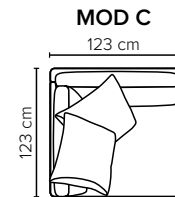

COMBINATIONS

Choose from available sofa models

MODULES

Design your own sofa

bellus®

1. **SEAT:** Cloud^{Plus} System: Pocket springs + HR Foam 35 kg + on top feather mixed with shredded foam
2. **BACK:** Siliconized polyester fiber
   Loose seat cushions and loose back cushions
3. **ARMREST:** Foam 25-30 kg

1. **DECO PILLOWS:** Filling: feather mixed with shredded foam
   1 deco pillow per armrest size 70x75 cm + 1 tube pillow
   2 deco pillows per corner size 70x75 cm
   Note: Loveseat has 1 deco pillow size 70x75 cm
2. **FRAME:** Plywood + wood + foam 25 kg
3. **LEG OPTIONS:** No leg choices available for this sofa