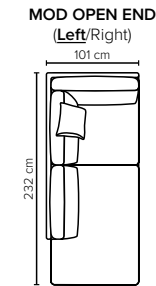

COMBINATIONS

Choose from available sofa models

MODULES

Design your own sofa

bellus®