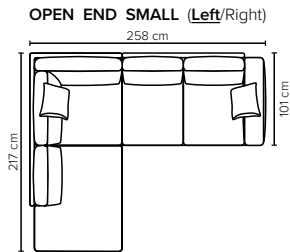

COMBINATIONS

Choose from available sofa models

MODULES

Design your own sofa

bellus®