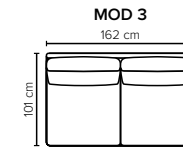

COMBINATIONS

Choose from available sofa models

MODULES

Design your own sofa

bellus®