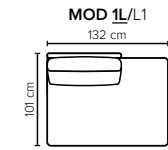

COMBINATIONS

Choose from available sofa models

MODULES

Design your own sofa

bellus®