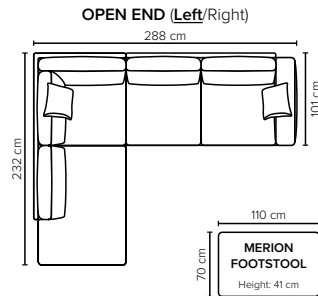

COMBINATIONS

Choose from available sofa models

MODULES

Design your own sofa

bellus®

- **SEAT:** Cloud System: Pocket springs + HR Foam 35 kg covered with memory foam and 200 g fiber
- **BACK:** Silicized polyester fiber
  Fixed seat cushions and loose back cushions
- **ARMREST:** Foam 25-30 kg

- **DECO PILLOWS:** 1 deco pillow per armrest size 40x40 cm
  1 deco pillow per corner size 40x40 cm
- **FRAME:** Plywood + wood
  No-Sag springs
- **LEG OPTIONS:** Standard: Leg 89 (metal, h: 21 cm)
  Optional: Leg 85 (wooden, h: 17 cm)