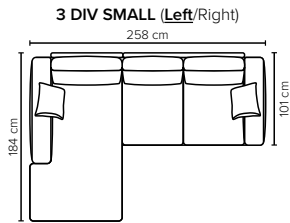

COMBINATIONS

Choose from available sofa models

MODULES

Design your own sofa

bellus®