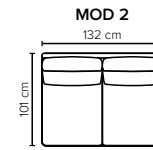

COMBINATIONS

Choose from available sofa models

MODULES

Design your own sofa

bellus®