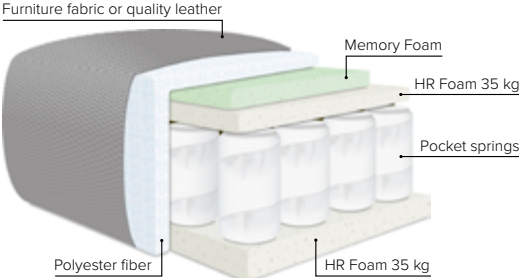

MERION

Modern minimalistic look, beautiful design. Choose between different modules to desing THE sofa for you

bellus®