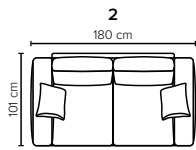

COMBINATIONS

Choose from available sofa models

MODULES

Design your own sofa

bellus®