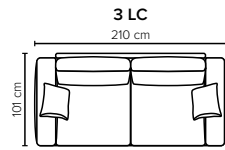

COMBINATIONS

Choose from available sofa models

MODULES

Design your own sofa

bellus®