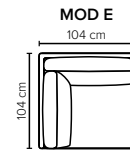

COMBINATIONS

Choose from available sofa models

MODULES

Design your own sofa

bellus®