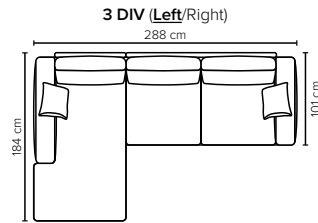

COMBINATIONS

Choose from available sofa models

MODULES

Design your own sofa

bellus®