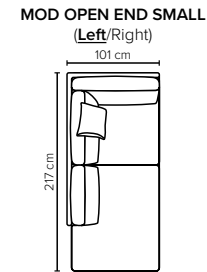

COMBINATIONS

Choose from available sofa models

MODULES

Design your own sofa

bellus®