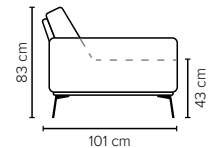

COMBINATIONS

Choose from available sofa models

MODULES

Design your own sofa

bellus®