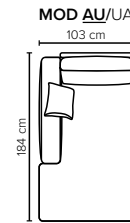

COMBINATIONS

Choose from available sofa models

MODULES

Design your own sofa

bellus®