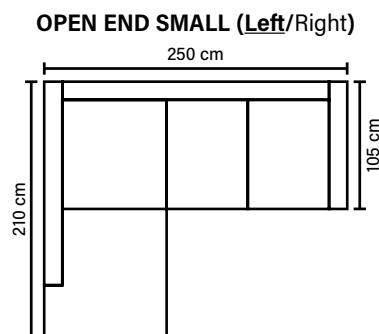

COMBINATIONS

Choose from available sofa models.