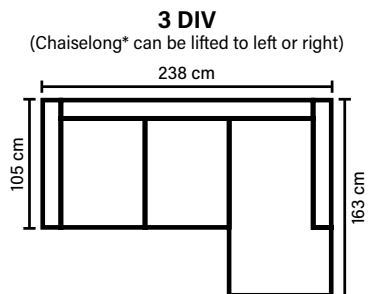

COMBINATIONS

Choose from available sofa models.