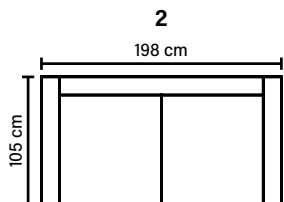

COMBINATIONS

Choose from available sofa models.