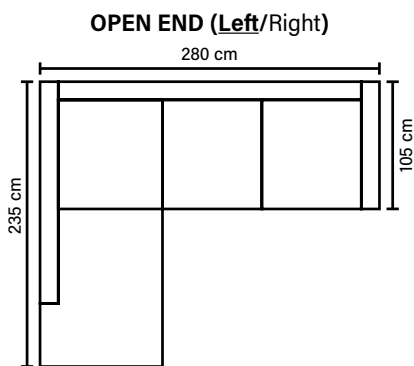

COMBINATIONS

Choose from available sofa models.