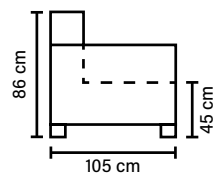

COMBINATIONS

Choose from available sofa models.

* Chaiselong: in case of leather sofa, please choose right or left hand - can not be made both-sided (fabrics Bull or Reno included).

SEAT

STANDARD SEAT

HR foam 35 kg covered with 200 g fiber

OPTIONAL SEAT

Cloud System:

Pocket springs + HR Foam 35 kg covered with memory foam and 200 g fiber

BACK

Siliconized polyester fiber

Loose seat cushions and loose back cushions

DECO PILLOWS

1 deco pillow per armrest size 40x40 cm

1 deco pillow per corner size 40x40 cm

ARMREST

Foam 25-30 kg

FRAME

Plywood + wood

No-Sag springs