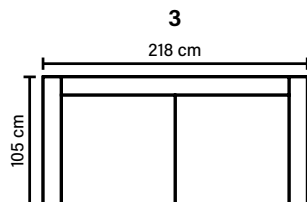

COMBINATIONS

Choose from available sofa models.