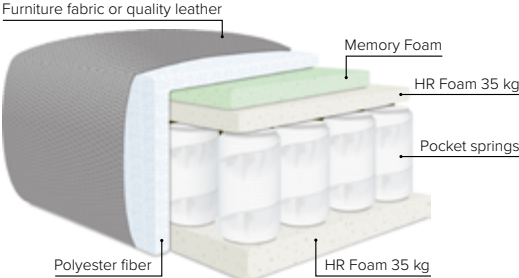

ROBUST

A generous model that hugs the floor and engages the sitter

bellus®

COMBINATIONS

Choose from available sofa models

MODULES

Design your own sofa

bellus®

- SEAT:** Cloud System: Pocket springs + HR Foam 35 kg covered with memory foam and 200 g fiber
- BACK:** Feathers mixed with shredded foam
Fixed seat cushions and loose back cushions
- ARMREST:** Foam 25-30 kg

- DECO PILLOWS:** Filling: feather mixed with shredded foam
1 deco pillow per armrest size size 70×60 cm
1 deco pillow per corner size size 70×60 cm
- FRAME:** Plywood + wood + foam 25 kgs
- LEG OPTIONS:** No leg choices available for this sofa