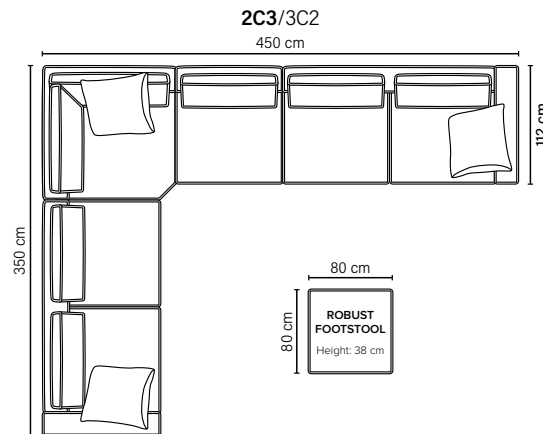

COMBINATIONS

Choose from available sofa models

MODULES

Design your own sofa

bellus®

- **SEAT:** Cloud System: Pocket springs + HR Foam 35 kg covered with memory foam and 200 g fiber
- **BACK:** Feathers mixed with shredded foam
  Fixed seat cushions and loose back cushions
- **ARMREST:** Foam 25-30 kg

- **DECO PILLOWS:** Filling: feather mixed with shredded foam
  1 deco pillow per armrest size size 70×60 cm
  1 deco pillow per corner size size 70×60 cm
- **FRAME:** Plywood + wood + foam 25 kgs
- **LEG OPTIONS:** No leg choices available for this sofa