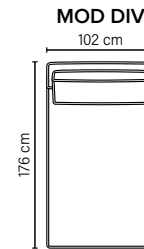

COMBINATIONS

Choose from available sofa models

MODULES

Design your own sofa

bellus®

- **SEAT:** Cloud System: Pocket springs + HR Foam 35 kg covered with memory foam and 200 g fiber
- **BACK:** Feathers mixed with shredded foam
  Fixed seat cushions and loose back cushions
- **ARMREST:** Foam 25-30 kg

- **DECO PILLOWS:** Filling: feather mixed with shredded foam
  1 deco pillow per armrest size size 70×60 cm
  1 deco pillow per corner size size 70×60 cm
- **FRAME:** Plywood + wood + foam 25 kgs
- **LEG OPTIONS:** No leg choices available for this sofa