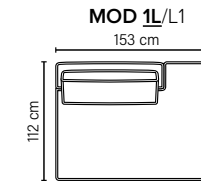

COMBINATIONS

Choose from available sofa models

MODULES

Design your own sofa

bellus®

- **SEAT:** Cloud System: Pocket springs + HR Foam 35 kg covered with memory foam and 200 g fiber
- **BACK:** Feathers mixed with shredded foam
  Fixed seat cushions and loose back cushions
- **ARMREST:** Foam 25-30 kg

- **DECO PILLOWS:** Filling: feather mixed with shredded foam
  1 deco pillow per armrest size size 70×60 cm
  1 deco pillow per corner size size 70×60 cm
- **FRAME:** Plywood + wood + foam 25 kgs
- **LEG OPTIONS:** No leg choices available for this sofa