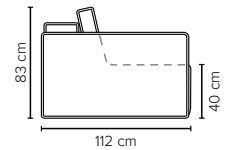

COMBINATIONS

Choose from available sofa models

MODULES

Design your own sofa

bellus®

- **SEAT:** Cloud System: Pocket springs + HR Foam 35 kg covered with memory foam and 200 g fiber
- **BACK:** Feathers mixed with shredded foam
  Fixed seat cushions and loose back cushions
- **ARMREST:** Foam 25-30 kg

- **DECO PILLOWS:** Filling: feather mixed with shredded foam
  1 deco pillow per armrest size size 70×60 cm
  1 deco pillow per corner size size 70×60 cm
- **FRAME:** Plywood + wood + foam 25 kgs
- **LEG OPTIONS:** No leg choices available for this sofa