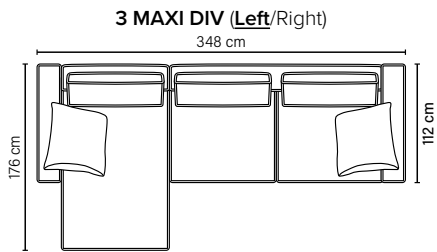

COMBINATIONS

Choose from available sofa models

MODULES

Design your own sofa

bellus®

- **SEAT:** Cloud System: Pocket springs + HR Foam 35 kg covered with memory foam and 200 g fiber
- **BACK:** Feathers mixed with shredded foam
  Fixed seat cushions and loose back cushions
- **ARMREST:** Foam 25-30 kg

- **DECO PILLOWS:** Filling: feather mixed with shredded foam
  1 deco pillow per armrest size size 70×60 cm
  1 deco pillow per corner size size 70×60 cm
- **FRAME:** Plywood + wood + foam 25 kgs
- **LEG OPTIONS:** No leg choices available for this sofa