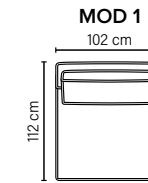

COMBINATIONS

Choose from available sofa models

MODULES

Design your own sofa

bellus®

- **SEAT:** Cloud System: Pocket springs + HR Foam 35 kg covered with memory foam and 200 g fiber
- **BACK:** Feathers mixed with shredded foam
  Fixed seat cushions and loose back cushions
- **ARMREST:** Foam 25-30 kg

- **DECO PILLOWS:** Filling: feather mixed with shredded foam
  1 deco pillow per armrest size size 70×60 cm
  1 deco pillow per corner size size 70×60 cm
- **FRAME:** Plywood + wood + foam 25 kgs
- **LEG OPTIONS:** No leg choices available for this sofa