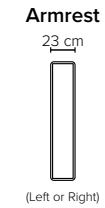

COMBINATIONS

Choose from available sofa models

MODULES

Design your own sofa

bellus®

- **SEAT:** Cloud System: Pocket springs + HR Foam 35 kg covered with memory foam and 200 g fiber
- **BACK:** Feathers mixed with shredded foam
  Fixed seat cushions and loose back cushions
- **ARMREST:** Foam 25-30 kg

- **DECO PILLOWS:** Filling: feather mixed with shredded foam
  1 deco pillow per armrest size size 70×60 cm
  1 deco pillow per corner size size 70×60 cm
- **FRAME:** Plywood + wood + foam 25 kgs
- **LEG OPTIONS:** No leg choices available for this sofa