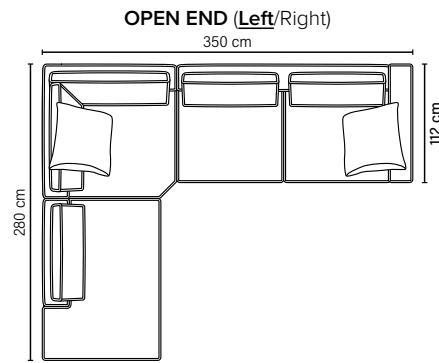

COMBINATIONS

Choose from available sofa models

MODULES

Design your own sofa

bellus®

- **SEAT:** Cloud System: Pocket springs + HR Foam 35 kg covered with memory foam and 200 g fiber
- **BACK:** Feathers mixed with shredded foam
  Fixed seat cushions and loose back cushions
- **ARMREST:** Foam 25-30 kg

- **DECO PILLOWS:** Filling: feather mixed with shredded foam
  1 deco pillow per armrest size size 70×60 cm
  1 deco pillow per corner size size 70×60 cm
- **FRAME:** Plywood + wood + foam 25 kgs
- **LEG OPTIONS:** No leg choices available for this sofa