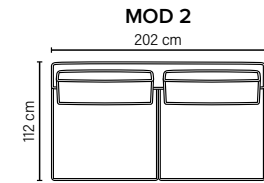

COMBINATIONS

Choose from available sofa models

MODULES

Design your own sofa

bellus®

- **SEAT:** Cloud System: Pocket springs + HR Foam 35 kg covered with memory foam and 200 g fiber
- **BACK:** Feathers mixed with shredded foam
  Fixed seat cushions and loose back cushions
- **ARMREST:** Foam 25-30 kg

- **DECO PILLOWS:** Filling: feather mixed with shredded foam
  1 deco pillow per armrest size size 70×60 cm
  1 deco pillow per corner size size 70×60 cm
- **FRAME:** Plywood + wood + foam 25 kgs
- **LEG OPTIONS:** No leg choices available for this sofa