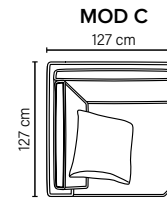

COMBINATIONS

Choose from available sofa models

MODULES

Design your own sofa

bellus®

- **SEAT:** Cloud System: Pocket springs + HR Foam 35 kg covered with memory foam and 200 g fiber
- **BACK:** Feathers mixed with shredded foam
  Fixed seat cushions and loose back cushions
- **ARMREST:** Foam 25-30 kg

- **DECO PILLOWS:** Filling: feather mixed with shredded foam
  1 deco pillow per armrest size size 70×60 cm
  1 deco pillow per corner size size 70×60 cm
- **FRAME:** Plywood + wood + foam 25 kgs
- **LEG OPTIONS:** No leg choices available for this sofa