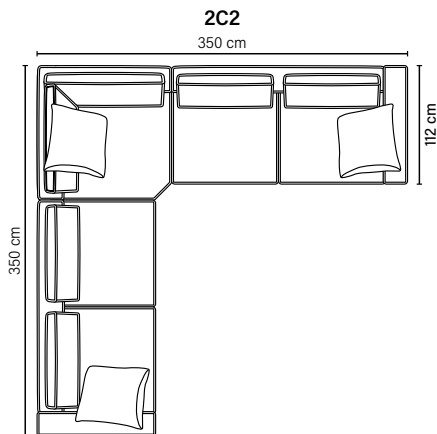

ROBUST

A generous model that hugs the floor and engages the sitter

bellus®

COMBINATIONS

Choose from available sofa models

MODULES

Design your own sofa

bellus®

- DECO PILLOWS:** Filling: feather mixed with shredded foam
1 deco pillow per armrest size size 70×60 cm
1 deco pillow per corner size size 70×60 cm
- FRAME:** Plywood + wood + foam 25 kgs
- LEG OPTIONS:** No leg choices available for this sofa