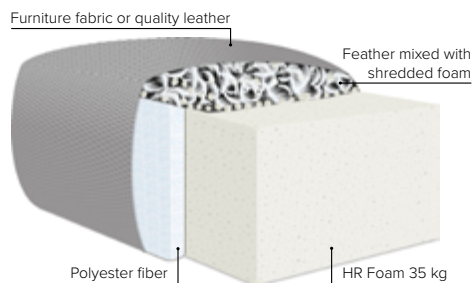

CHOOSE YOUR OWN COMBINATIONS

COMBINATIONS

Choose from available sofa models

bellus®

SEAT: Foam 35 kg + mix of feathers and shredded foam in separate bags with channels

BACK: Mix of feathers and shredded foam
Loose seat cushions and loose back cushions

ARMREST: Foam 25-30 kg

DECO PILLOWS: Filling: feather mixed with shredded foam
1 deco pillow per armrest size 55x45 cm
1 deco pillow per corner size 55x45

FRAME: Plywood + wood
No-Sag springs

LEG OPTIONS: No leg choices available for this sofa