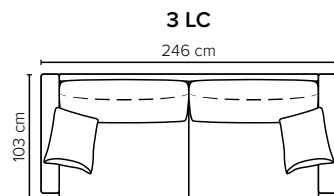

CHOOSE YOUR OWN COMBINATIONS

COMBINATIONS

Choose from available sofa models

bellus®

SEAT: Foam 35 kg + mix of feathers and shredded foam in separate bags with channels

BACK: Mix of feathers and shredded foam
Loose seat cushions and loose back cushions

ARMREST: Foam 25-30 kg

DECO PILLOWS: Filling: feather mixed with shredded foam
1 deco pillow per armrest size 55x45 cm
1 deco pillow per corner size 55x45

FRAME: Plywood + wood
No-Sag springs

LEG OPTIONS: No leg choices available for this sofa