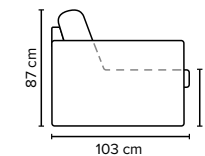

CHOOSE YOUR OWN COMBINATIONS

COMBINATIONS

Choose from available sofa models

bellus®

SEAT: Foam 35 kg + mix of feathers and shredded foam in separate bags with channels

BACK: Mix of feathers and shredded foam
Loose seat cushions and loose back cushions

ARMREST: Foam 25-30 kg

DECO PILLOWS: Filling: feather mixed with shredded foam
1 deco pillow per armrest size 55x45 cm
1 deco pillow per corner size 55x45

FRAME: Plywood + wood
No-Sag springs

LEG OPTIONS: No leg choices available for this sofa