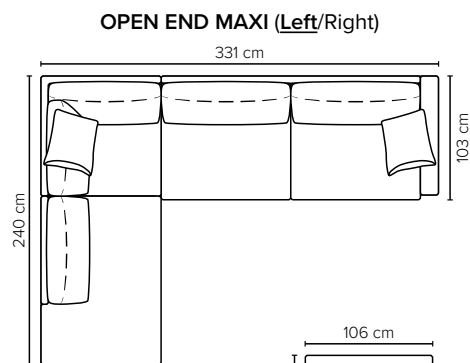

CHOOSE YOUR OWN COMBINATIONS

COMBINATIONS

Choose from available sofa models

bellus®

SEAT: Foam 35 kg + mix of feathers and shredded foam in separate bags with channels

BACK: Mix of feathers and shredded foam
Loose seat cushions and loose back cushions

ARMREST: Foam 25-30 kg

DECO PILLOWS: Filling: feather mixed with shredded foam
1 deco pillow per armrest size 55x45 cm
1 deco pillow per corner size 55x45

FRAME: Plywood + wood
No-Sag springs

LEG OPTIONS: No leg choices available for this sofa