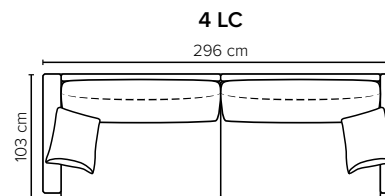

CHOOSE YOUR OWN COMBINATIONS

COMBINATIONS

Choose from available sofa models

bellus®

SEAT: Foam 35 kg + mix of feathers and shredded foam in separate bags with channels

BACK: Mix of feathers and shredded foam
Loose seat cushions and loose back cushions

ARMREST: Foam 25-30 kg

DECO PILLOWS: Filling: feather mixed with shredded foam
1 deco pillow per armrest size 55x45 cm
1 deco pillow per corner size 55x45

FRAME: Plywood + wood
No-Sag springs

LEG OPTIONS: No leg choices available for this sofa