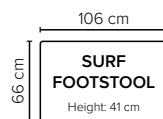

CHOOSE YOUR OWN COMBINATIONS

COMBINATIONS

Choose from available sofa models

bellus®

SEAT: Foam 35 kg + mix of feathers and shredded foam in separate bags with channels

BACK: Mix of feathers and shredded foam
Loose seat cushions and loose back cushions

ARMREST: Foam 25-30 kg

DECO PILLOWS: Filling: feather mixed with shredded foam
1 deco pillow per armrest size 55x45 cm
1 deco pillow per corner size 55x45

FRAME: Plywood + wood
No-Sag springs

LEG OPTIONS: No leg choices available for this sofa