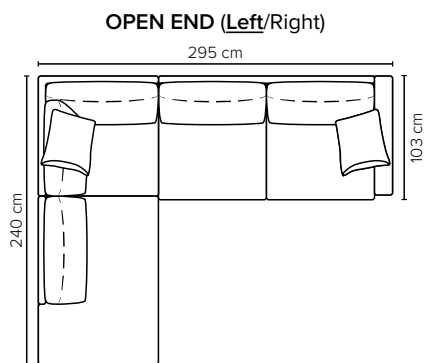

CHOOSE YOUR OWN COMBINATIONS

COMBINATIONS

Choose from available sofa models

bellus®

SEAT: Foam 35 kg + mix of feathers and shredded foam in separate bags with channels

BACK: Mix of feathers and shredded foam
Loose seat cushions and loose back cushions

ARMREST: Foam 25-30 kg

DECO PILLOWS: Filling: feather mixed with shredded foam
1 deco pillow per armrest size 55x45 cm
1 deco pillow per corner size 55x45

FRAME: Plywood + wood
No-Sag springs

LEG OPTIONS: No leg choices available for this sofa