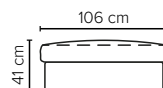

CHOOSE YOUR OWN COMBINATIONS

COMBINATIONS

Choose from available sofa models

bellus®

SEAT: Foam 35 kg + mix of feathers and shredded foam in separate bags with channels

BACK: Mix of feathers and shredded foam
Loose seat cushions and loose back cushions

ARMREST: Foam 25-30 kg

DECO PILLOWS: Filling: feather mixed with shredded foam
1 deco pillow per armrest size 55x45 cm
1 deco pillow per corner size 55x45

FRAME: Plywood + wood
No-Sag springs

LEG OPTIONS: No leg choices available for this sofa