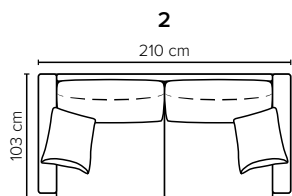

CHOOSE YOUR OWN COMBINATIONS

COMBINATIONS

Choose from available sofa models

bellus®

SEAT: Foam 35 kg + mix of feathers and shredded foam in separate bags with channels

BACK: Mix of feathers and shredded foam
Loose seat cushions and loose back cushions

ARMREST: Foam 25-30 kg

DECO PILLOWS: Filling: feather mixed with shredded foam
1 deco pillow per armrest size 55x45 cm
1 deco pillow per corner size 55x45

FRAME: Plywood + wood
No-Sag springs

LEG OPTIONS: No leg choices available for this sofa