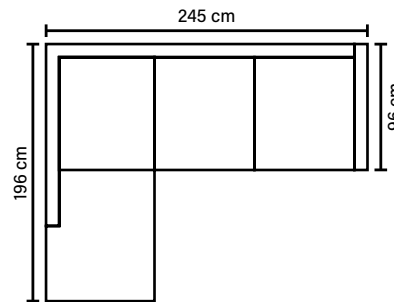

OPEN END SMALL (Left/Right)

3Corner2/2Corner3

2Corner2

SEAT

HR Foam 35 kg + ERX Foam 40 kg
covered with 200 g fiber

BACK

Siliconized polyester fiber

Loose seat cushions and loose back cushions

DECO PILLOWS

1 deco pillow per armrest size 40×40 cm
1 deco pillow per corner size 40×40 cm

ARMREST

Foam 25 kg

FRAME

Plywood + wood
No-Sag springs

LEG OPTIONS

Standard leg: 14
wooden
height 16 cm