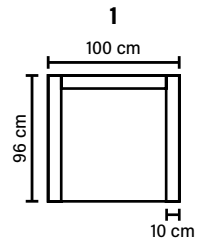

COMBINATIONS

Choose from available sofa models.