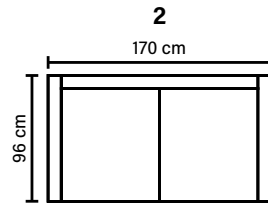

COMBINATIONS

Choose from available sofa models.