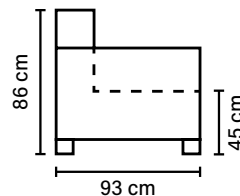

OPEN END SMALL (Left/Right)

3Corner2/2Corner3

2Corner2

SEAT

HR Foam 35 kg + ERX Foam 40 kg
covered with 200 g fiber

BACK

Siliconized polyester fiber

Loose seat cushions and loose back cushions

DECO PILLOWS

1 deco pillow per armrest size 40×40 cm
1 deco pillow per corner size 40×40 cm

ARMREST

Foam 25 kg

FRAME

Plywood + wood
No-Sag springs

LEG OPTIONS

Standard leg: 14
wooden
height 16 cm