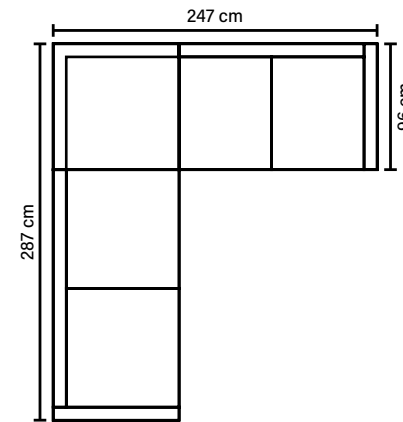

OPEN END SMALL (Left/Right)

3Corner2/2Corner3

2Corner2

SEAT

HR Foam 35 kg + ERX Foam 40 kg
covered with 200 g fiber

BACK

Siliconized polyester fiber

Loose seat cushions and loose back cushions

DECO PILLOWS

1 deco pillow per armrest size 40×40 cm
1 deco pillow per corner size 40×40 cm

ARMREST

Foam 25 kg

FRAME

Plywood + wood
No-Sag springs

LEG OPTIONS

Standard leg: 14
wooden
height 16 cm