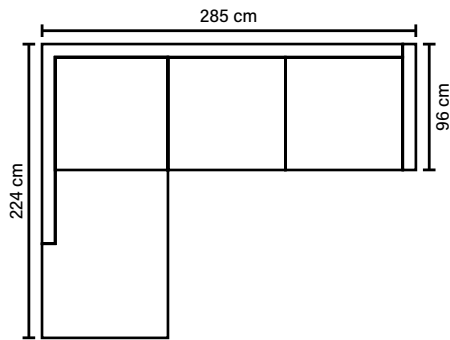

OPEN END SMALL (Left/Right)

3Corner2/2Corner3

2Corner2

SEAT

HR Foam 35 kg + ERX Foam 40 kg
covered with 200 g fiber

BACK

Siliconized polyester fiber

Loose seat cushions and loose back cushions

DECO PILLOWS

1 deco pillow per armrest size 40×40 cm
1 deco pillow per corner size 40×40 cm

ARMREST

Foam 25 kg

FRAME

Plywood + wood
No-Sag springs

LEG OPTIONS

Standard leg: 14
wooden
height 16 cm