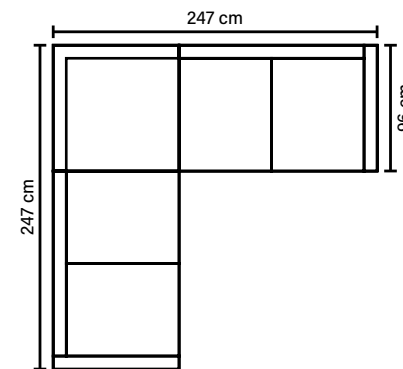

OPEN END SMALL (Left/Right)

3Corner2/2Corner3

2Corner2

SEAT

HR Foam 35 kg + ERX Foam 40 kg
covered with 200 g fiber

BACK

Siliconized polyester fiber

Loose seat cushions and loose back cushions

DECO PILLOWS

1 deco pillow per armrest size 40×40 cm
1 deco pillow per corner size 40×40 cm

ARMREST

Foam 25 kg

FRAME

Plywood + wood
No-Sag springs

LEG OPTIONS

Standard leg: 14
wooden
height 16 cm