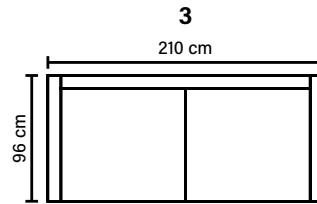

COMBINATIONS

Choose from available sofa models.